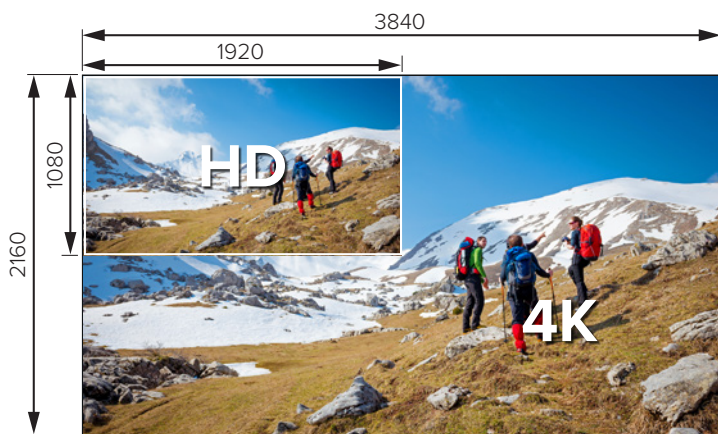

## What is 4K

In Pro-AV "4K" refers to a video resolution of 3840 x 2160 Pixels which is normally used at 24 or 30 Frames per Second (FPS) although some sources are available at higher frame rates up to 60FPS. The 4K resolution is exactly 4 times larger than a 1080P signal and nine times larger than a 720P signal.

### Flexible Bandwidth Management

Each of the four canvasses have a bandwidth of 600 Megapixels per second. How you utilize this bandwidth is up to you, according to the bandwidth of your source:

Input	Frame Rate	Window Type	Bandwidth (Megapixels)	Scalers
4K**	60	UHQ	518.4	4
	30	UHQ	259.2	4
	24	UHQ	207.4	4
1080p**	30	EHQ	81.9	2
	60	EHQ	129.6	2
	30	EHQ	64.8	2
	60	HQ	69.1	1
	30	HQ	34.6	1
	60	PV	1.8	0*
	30	PV	0.9	0*

### Creating 4K Videowalls

Up to four groups of displays (Canvasses) can be independently controlled and you can have up to 14 video windows per Canvas.