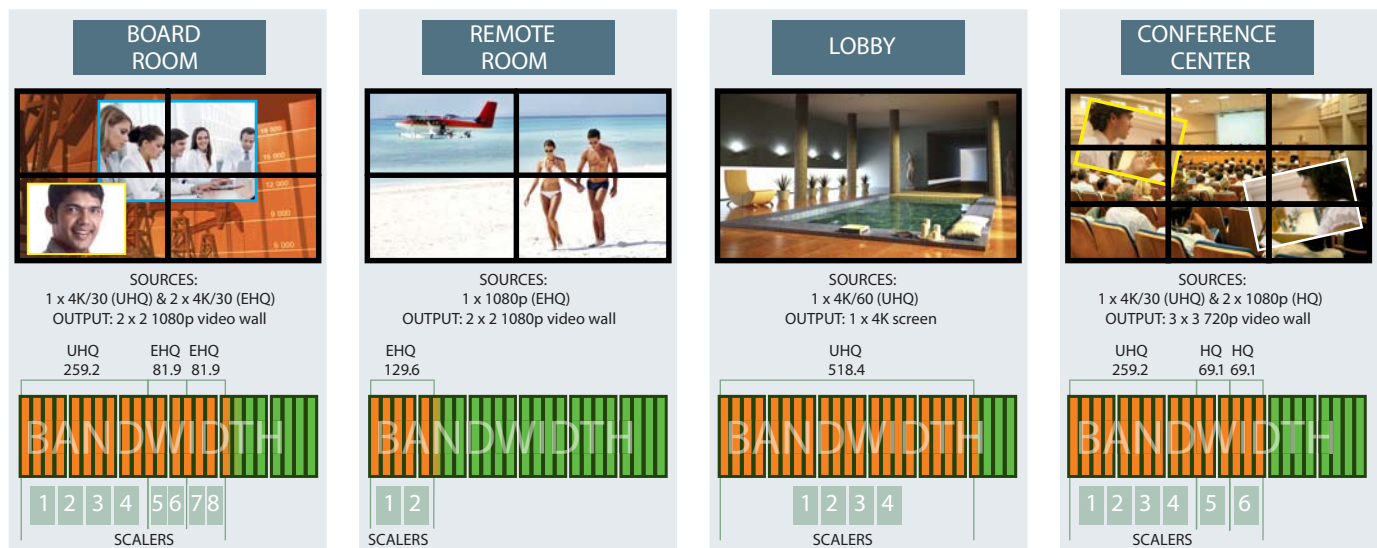

CORIO master is a high bandwidth, 4K capable video wall processor which gives you the tools you need to create high impact video walls and projector blending and is available in 4RU & 1RU modular frames.

Flexible Bandwidth Management

Each of the four canvasses have a bandwidth of 600 Megapixels per second. How you utilize this bandwidth is up to you, according to the bandwidth of your source:

Input	Frame Rate	Window Type	Bandwidth (Megapixels)	Scalers
4K**	60	UHQ	518.4	4
	30	UHQ	259.2	4
	24	UHQ	207.4	4
1080p**	30	EHQ	81.9	2
	60	EHQ	129.6	2
	30	EHQ	64.8	2
	60	HQ	69.1	1
	30	HQ	34.6	1
	60	PV	1.8	0*
	30	PV	0.9	0*

* Limited to 14 windows per canvas

** Lower resolutions will utilize less bandwidth

*** CORIO master mini has 12 scalers total

System total
20 scalers***

Creating 4K Videowalls

Up to four groups of displays (Canvasses) can be independently controlled and you can have up to 14 video windows per Canvas.

CANVASSES (Up to 4)