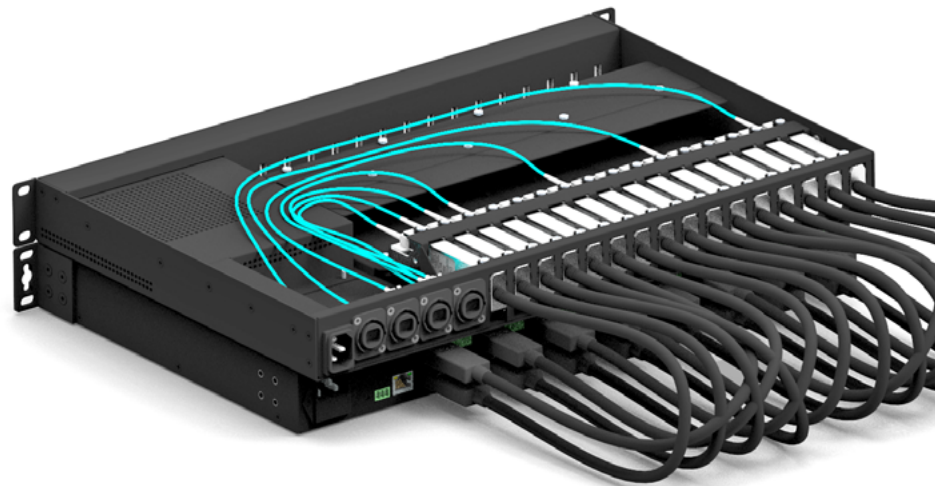

Rack-mountable PowerTray for 16x HDMI20-OPTJ-TX/RX90 Optical Extenders

Combine an **MX2-8x8-HDMI20-Audio** matrix with a fully populated rack tray to create a **Full 4K HDMI 2.0 optical matrix**.

The PowerTray is a 1RU size housing accessory which can enclose up to 16 HDMI20-OPTJ/RX90 units, also providing power source for every installed device. The optical fibers are connected to the four Neutrik OpticalCON Quad connectors, each carrying four signal fibers from four of the extenders. The HDMI tail cables of the extenders are accessible directly at the back of the PowerTray.

HDMI 2.0 optical matrix assembly: by connecting the HDMI connectors outputs of the fully populated PowerTray with the input and output ports of an MX2-8x8-HDMI20-Audio matrix a HDMI 2.0 optical matrix system can be created with Full 4K UHD at 60 Hz 4:4:4 maximum resolution.

Features:

- 1RU size mounting
- Universal full range AC input with standard C14 socket
- Protections: Short circuit / Overload /
- 3 years warranty
- The extender units can be freely added or removed by users, TX and RX units can mix in any combination in the tray
- 4x Neutrik OpticalCON Quad OR 8x SC Duplex connectors
- Noiseless passive cooling
- Status LED lights on the units are mirrored to the front panel of power tray
- +1 status LED for 5V DC power feedback
- Powering USB port protection: in case a USB port fails the rest of the units keep on working
- Uniquely designed optical and USB cable management
- Optical cables within the power tray are numbered for easy identification and installation