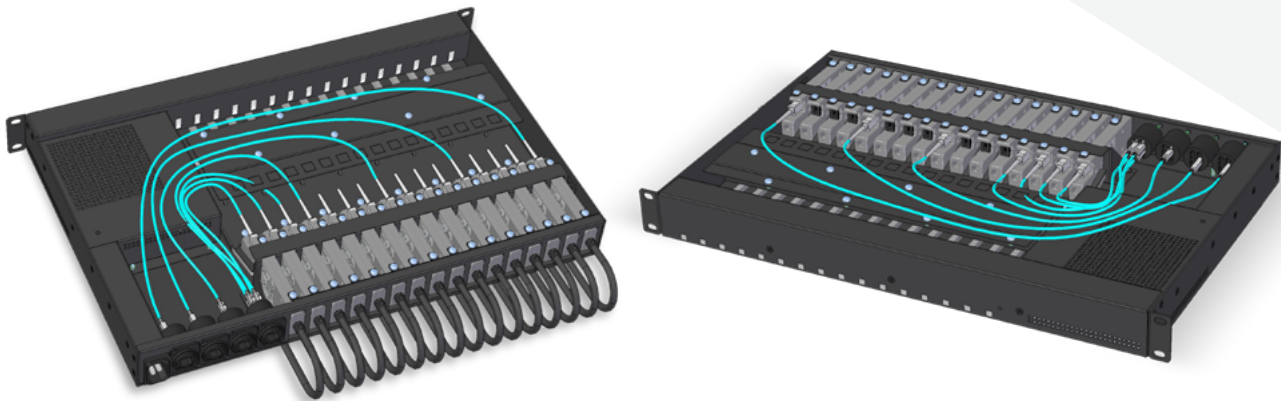

Rack-mountable PowerTray for 16x HDMI20-OPTJ-TX/RX90 Optical Extenders

Combine an **MX2-8x8-HDMI20-Audio** matrix with a fully populated rack tray to create a **Full 4K HDMI 2.0 optical matrix**.

The PowerTray is a 1RU size housing accessory which can enclose up to 16 HDMI20-OPTJ/RX90 units, also providing power source for every installed device. The optical fibers are connected to the four Neutrik OpticalCON Quad connectors, each carrying four signal fibers from four of the extenders. The HDMI tail cables of the extenders are accessible directly at the back of the PowerTray.

HDMI 2.0 optical matrix assembly: by connecting the HDMI connectors outputs of the fully populated PowerTray with the input and output ports of an MX2-8x8-HDMI20-Audio matrix a HDMI 2.0 optical matrix system can be created with Full 4K UHD at 60 Hz 4:4:4 maximum resolution.

Features:

- 1RU size mounting
- Universal full range AC input with standard C14 socket
- Protections: Short circuit / Overload /
- 3 years warranty
- The extender units can be freely added or removed by users, TX and RX units can mix in any combination in the tray
- 4x Neutrik OpticalCON Quad OR 8x SC Duplex connectors
- Noiseless passive cooling
- Status LED lights on the units are mirrored to the front panel of power tray
- +1 status LED for 5V DC power feedback
- Powering USB port protection: in case a USB port fails the rest of the units keep on working
- Uniquely designed optical and USB cable management
- Optical cables within the power tray are numbered for easy identification and installation