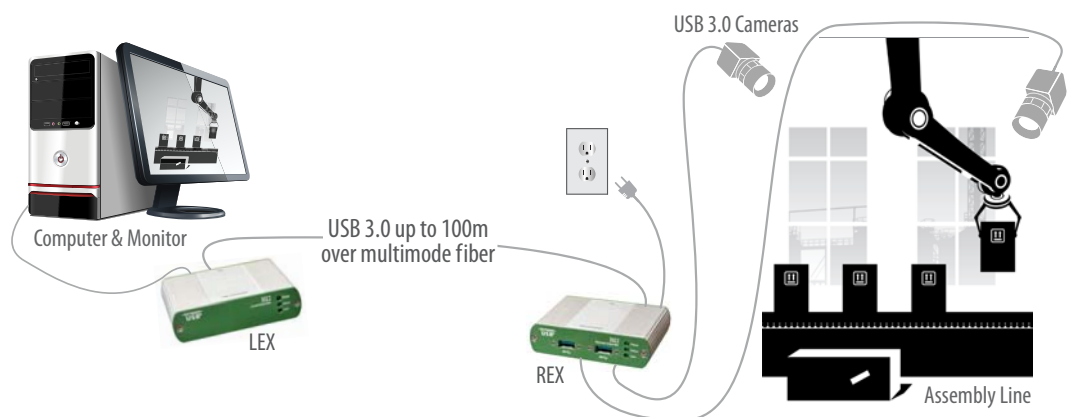

* Up to 50m with USB 3.0 storage type devices; up to 100m or more is achievable when using USB 3.0 bulk traffic cameras. For Microsoft Kinect applications, please use the Spectra™ 3001-15 active extension cable.

←EXTREME→
USB®

Specifications subject to
change without notification.
©2016

86341708

Ein Vertriebsprodukt von / Distributed by:

VIDELCO Europe Limited – Professionelle Audio-, Video-, Medien-Technik

Fon: +49 (0)2102 / 86 39-00 • Fax: +49 (0)2102 / 86 39-17 • info@videlco.eu • www.videlco.eu

VIDELCO
Europe Limited