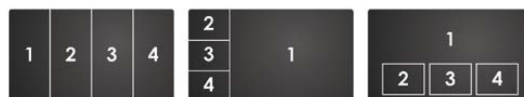

Other Screen Arrangements

2013-09

Ein Vertriebsprodukt von / Distributed by:

VIDELCO – Professionelle Audio-, Video-, Medien-Technik!

Telefon: +49 (0)2102 / 86 39-00 • Fax: +49 (0)2102 / 86 39-17 • info@videlco.eu • www.videlco.eu

VIDELCO
Europe Limited