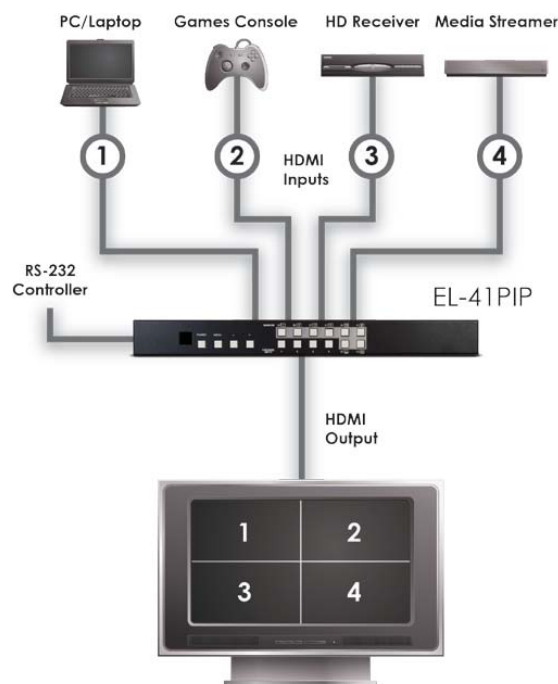

# EL-41PIP 4-Way HDMI Switch

## 4-Way HDMI Switch with Integrated Picture-in-Picture (PIP) Technology

**HDMI**  
HIGH-DEFINITION MULTIMEDIA INTERFACE

The EL-41PIP is an advanced 4 Way HDMI switch with integrated Picture in Picture (PIP) technology. This plug and play solution offers advanced control and display options that allow for the integration of 4 sources onto a single screen.

### FEATURES

- Integration of up to 4 sources on a single display
- Multiple screen layout configurations
- Seamless switching channels and on screen windows
- Fade in out display functionality
- Ability to mirror and rotate images
- Zoom & Shrink HDMI Video and / or Overlay
- Resolution supported :
  - HDTV: 480i to 1080p plus 1080p24fps
  - PC: VGA to UXGA

### SPECIFICATIONS

Input:	4x HDMI (4x HDMI Uncompressed AV and Data), 1x 9pin Dsub (1x RS-232 Data), 1x USB Mini B (1x Service Port - Propriety Data)
Output:	1x HDMI (1x HDMI Uncompressed AV and Data)
Power:	5V/3A DC (US/EU standards, CE/FCC/UL certified)
Dimensions:	254mm (W) x 435mm (D) x 50mm (H)
Gross Weight:	4460g
Weight:	2900g
Packaging:	Boxed