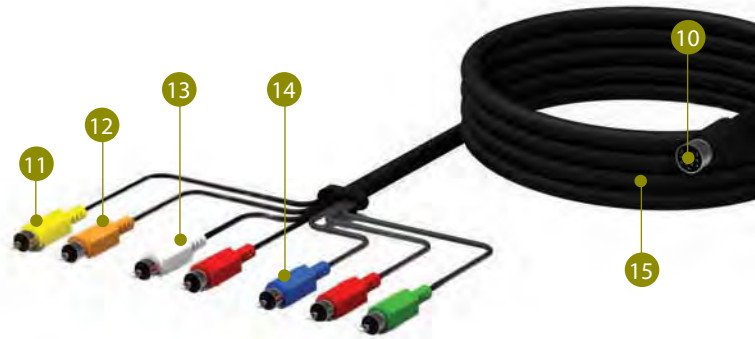

## HD Breakout Cable

- 10) DIN Connector
- 11) Composite Video for Closed Captions
- 12) Digital Audio (Coax)
- 13) Analog Audio
- 14) Component Video
- 15) Three Foot Length standard. Six foot lengths available.