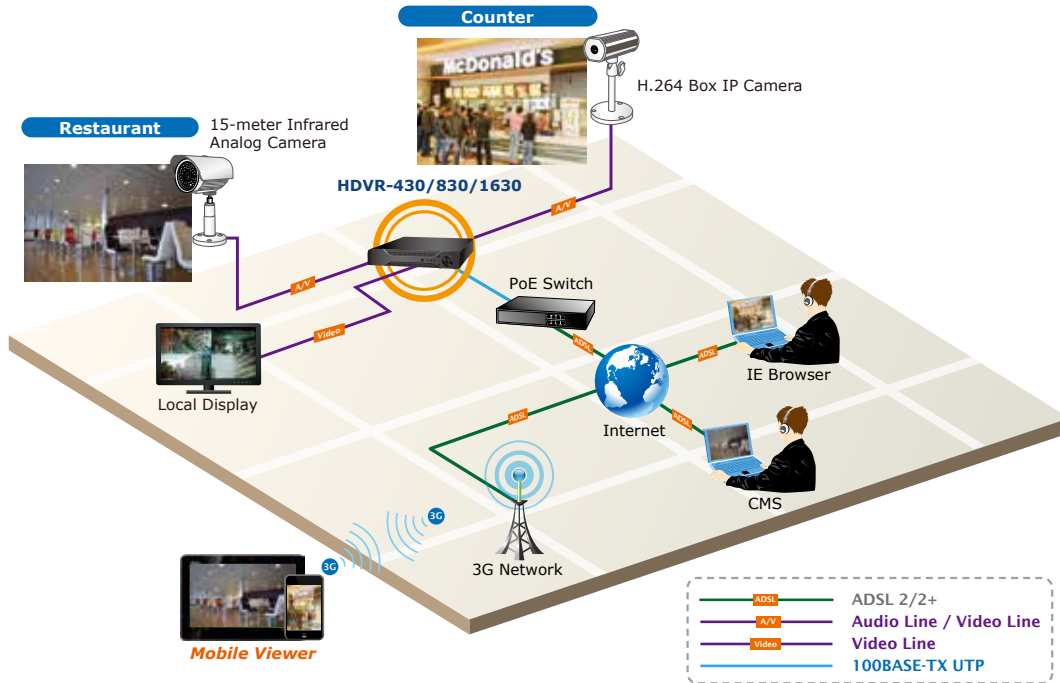

**Hybrid Integrated IP and Analog System**

*High Resolution Local Display*

The HDVR-430 provides an **HDMI** and **VGA** video output interface for dual local display, which can be connected to HDMI monitor or VGA monitor for live view monitoring with video output of maximum 1280 x 720 resolutions. Due to local display, it can eliminate the need for a separate PC to view video from the unit. Besides, it also can be operated with the USB mouse to configure and monitor all the system easily.

## Applications

*Advanced Event Management*

The HDVR-430 is equipped with a smart alarm-triggering mechanism and supports various alerts and abnormal events. When it comes to a critical event, having a smart and responsive event management in place is essential for video surveillance system. This feature greatly strengthens the security and management efficiency of PLANET HDVR systems.

*Perfect for Indoor Surveillance Applications*

PLANET HDVR systems can be controlled and monitored both in the local LAN and the remote site via Internet. Users can also login from their mobile phones to check the monitoring screen anywhere, anytime. It is especially perfect for indoor surveillance in such places as retail stores, communities, restaurants, etc.