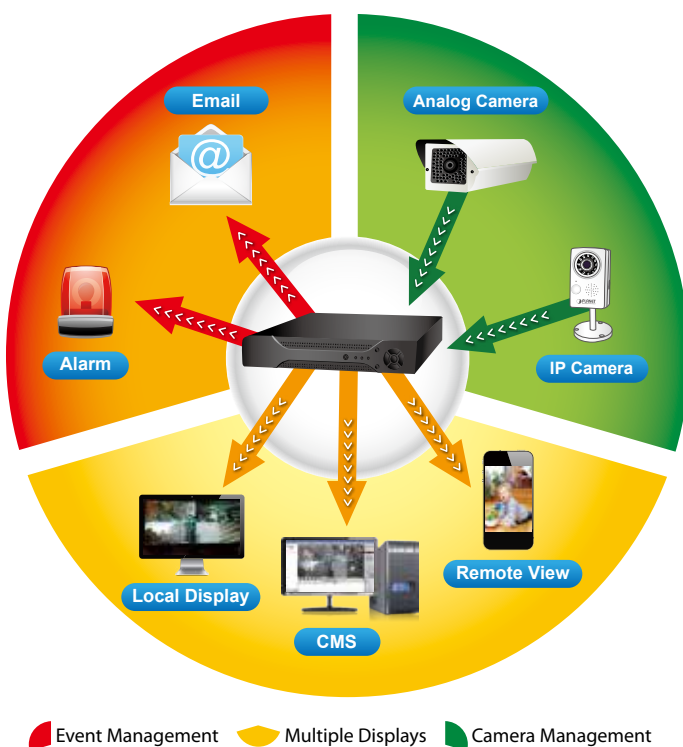

### Efficient Solution for Combining IP and Analog Cameras

PLANET HDVR-430 is a hybrid DVR recorder which is able to record video and data from both traditional analog and network IP security cameras. The advantage of a hybrid DVR recorder is that it lets you use currently installed analog security equipment along with newer network IP technology. This enables you to upgrade your surveillance system to IP equipment at your own pace, according to your budget. The HDVR-430 is the 4-channel embedded system with HDMI local display and features recording, live view, playback and backup functions, etc. With easy-to-remember DDNS feature, the HDVR can be placed either in LAN or WAN for easy installation. Besides, designed for various surveillance applications via RS485 interface, the HDVR is capable of controlling most types of protocols. For the purpose of general monitoring, the HDVR-430 offers app viewer, Web browser and CMS (Central Management Software) for multi-platform remote access, thus making it an ideal solution for various applications, such as retail stores, communities, SMBs, supermarkets, restaurants and schools.

**Hybrid Integrated IP and Analog System**

*High Resolution Local Display*

The HDVR-430 provides an **HDMI** and **VGA** video output interface for dual local display, which can be connected to HDMI monitor or VGA monitor for live view monitoring with video output of maximum 1280 x 720 resolutions. Due to local display, it can eliminate the need for a separate PC to view video from the unit. Besides, it also can be operated with the USB mouse to configure and monitor all the system easily.

**Dual Local Display**

*Real-time Remote Monitoring*

Video from the HDVR systems can be accessed with Web browsers and Android mobile devices. With remote monitoring, you can view live and recorded video "on the go", allowing for easier monitoring of your video deployments, and the ability to react quickly to alarms and events.