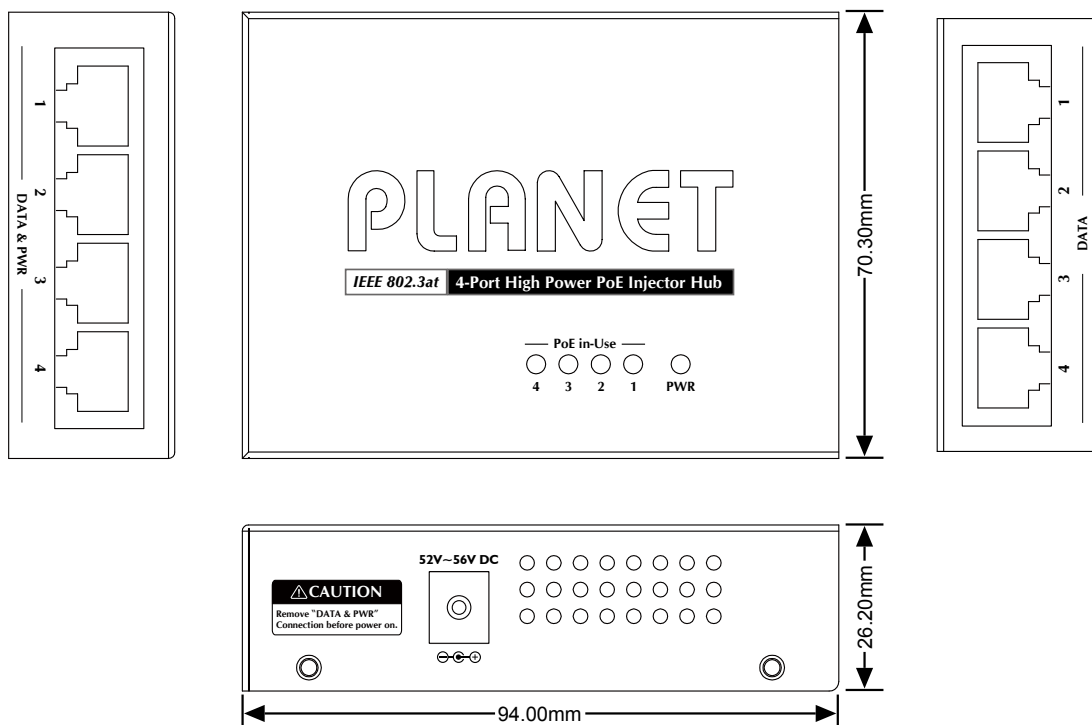

Specifications

Model	HPOE-460	
Hardware Specifications		
Interface	"Data" Input Ports	4 x RJ-45
	"Data+Power" Output Ports	4 x RJ-45
Data Rate	10/100/1000Mbps	
LED	System: Power x 1 (Green)	
	Per PoE Port: PoE ready / in-use x 4 (Green)	
Network Cable	10Base-T: 4-Pair UTP Cat. 5 up to 100m (328ft)	
	100Base-TX: 4-Pair UTP Cat. 5 up to 100m (328ft)	
	1000Base-T: 4-Pair UTP Cat. 5e, 6, up to 100m (328ft)	
	EIA/TIA- 568 100-ohm STP (100m, 328ft)	
Dimensions (W x D x H)	26 x 70 x 97 mm	
Weight	220g	
Power Requirement	DC 52V~56V	
Power over Ethernets		
PoE Power Supply Type	Mid-Span	
PoE Power Output	Per Port DC 52V 30.8 Watts / 15.4 Watts	
Power Pin Assignment	4/5(+), 7/8(-)	
PoE Power Budget	120 Watts	
Number of 802.3af PD Class 0, 1, 2, 3 can be powered	4	
Number of 802.3at PD Class 1, 2, 3 can be powered	4	
Number of 802.3at PD Class 0, 4 can be powered	4	
Standards Conformance		
Standards Compliance	IEEE 802.3 10Base-T Ethernet	
	IEEE 802.3u 100Base-TX Fast Ethernet	
	IEEE 802.3ab 1000Base-T Gigabit Ethernet	
	IEEE 802.3at Enhancement Power over Ethernet	
	IEEE 802.3af Power over Ethernet	
Regulation Compliance	FCC Part 15 Class B, CE	
Environment		
Operating Temperature	0 ~ 50 degrees C	
Storage Temperature	-10 ~ 70 degrees C	
Humidity	5 ~ 95% (non-condensing)	

Diagram