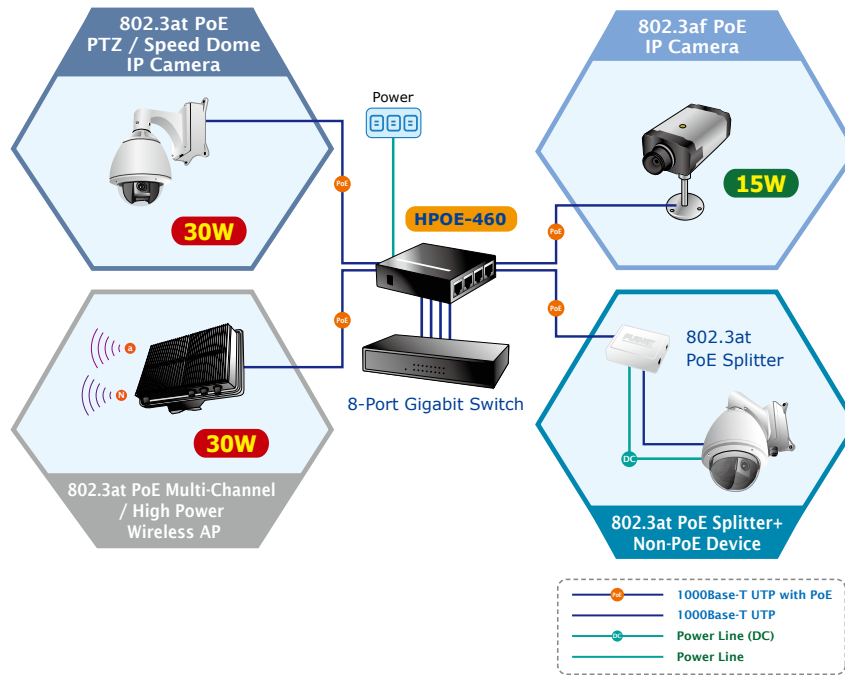

Hardware

- Desktop palm size, wall mountable
- LED indicator power input indication
- FCC Part 15 Class B, CE
- Plug & play

Standard Compliance

- IEEE 802.3 10Base-T
- IEEE 802.3u 100Base-TX
- IEEE 802.3ab 1000Base-T
- IEEE 802.3at Enhancement Power over Ethernet
- IEEE 802.3af Power over Ethernet

Quick and Easy PoE Network Deployment

With 4 **10/100/1000Base-T** Gigabit Ethernet ports, the HPOE-460 supports 52V DC power for any remote 802.3af / 802.3at powered device (PD) without affecting **data** transmission performance. Supporting PoE power budget of **120 watts**, the HPOE-460 provides sufficient 15.4 / 30.8-watt PoE power up to 4 remote PD devices. It offers a cost-effective and quick solution to upgrading network system to IEEE 802.3af / IEEE 802.3at Power over Ethernet system without replacing the existing Ethernet Switch. There are 8 RJ-45 STP ports on the front panel of the HPOE-460, in which 4 ports in the right direction function as **"Data input"** and the other half in the left direction function as **"PoE (Data and Power) output"**. The 4 **"PoE (Data and Power) output"** ports are also the power injectors that transmit DC voltage to the CAT. 5/5e/6 cable and transfer data and power simultaneously between the Injectors and Splitters.

Applications

SOHO Gigabit PoE Network Deployment

The HPOE-460 provides the easiest way to power your Ethernet devices such as PTZ / Speed Dome IP Camera on the ceiling, the Wireless Access Point installed on the roof of the building and the PoE IP Phones in the office. With 4 10/100/1000Base-T Gigabit Ethernet ports, the HPOE-460 supports full 52V DC power for any remote IEEE 802.3af / 802.3at powered device (PD). Furthermore, the HPOE-460 can be directly connected to any third party IEEE 802.3af / 802.3at compliant devices installed 100 meters away and allow the administrator to centrally control the power system of the networking devices.