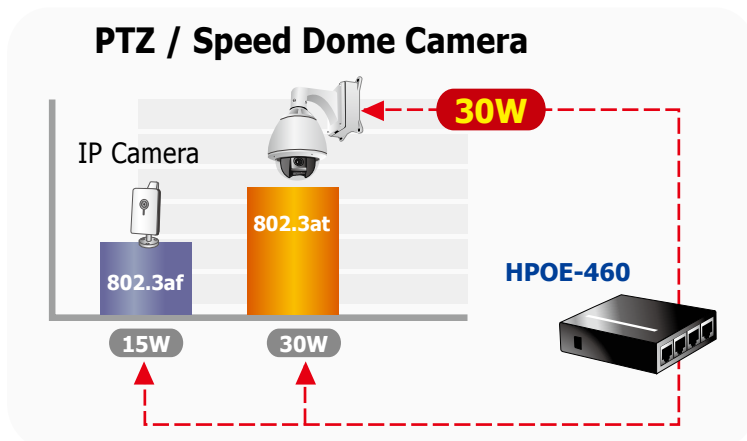

4-Port IEEE 802.3at High Power over Ethernet Injector Hub

High Power PoE for SOHO PoE Applications

PLANET HPOE-460 is the next generation 4-Port **Gigabit** High Power PoE injector Hub, featuring both **IEEE 802.3af** and **High Power IEEE 802.3at** PoE standards that combine up to **30-watt** power output and data per port over one CAT 5/5e/6 Ethernet cable. The HPOE-460 is designed specifically to meet the growing demand for higher power consuming network PDs (powered devices) such as **PTZ** (Pan, Tilt & Zoom) / **Speed Dome IP cameras**, multi-channel (802.11a/b/g/n) wireless LAN access points and other network devices in SOHO and SMB network applications.

The IEEE 802.3at Power over Ethernet Standard is defined to provide each PoE device with maximum up to 30-watt input power which is twice as much as that of the conventional 802.3af PoE PSE. The IEEE 802.3at PoE Standard is an ideal solution to fulfilling the high power requirements directly via the RJ-45 interface. Compliant with IEEE 802.3at, the HPOE-460 possesses stronger power capability than the existing 802.3af PoE PSE.