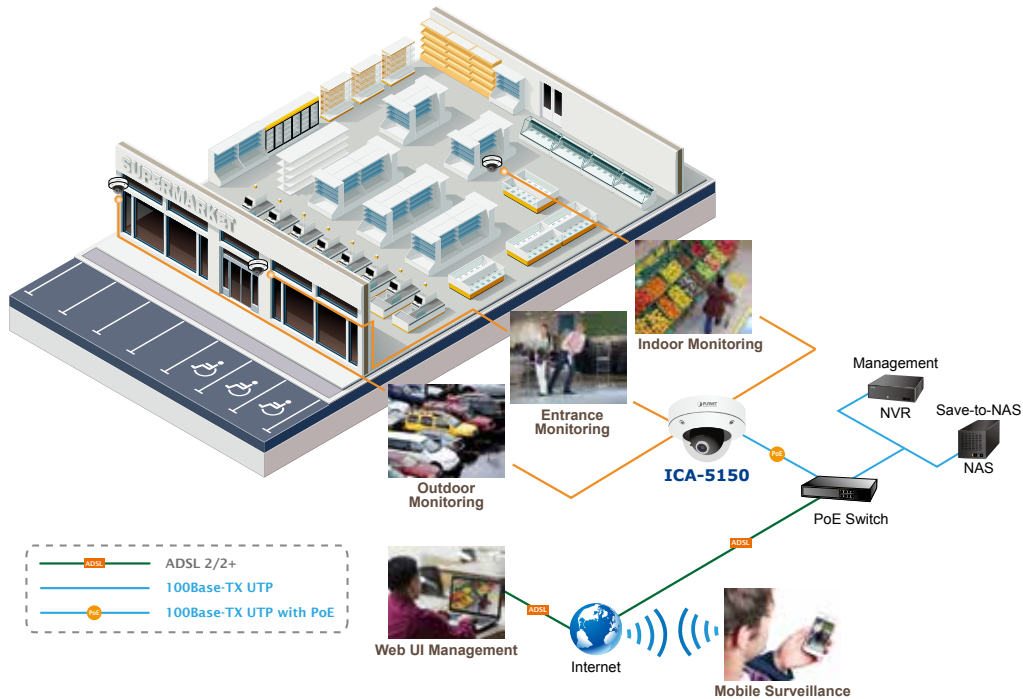

Easy Installation & Management

- ONVIF compliant for interoperability
- IP66 and IK10 outdoor classifications for rigorous environment
- Built-in Samba client for NAS
- Easy installation with setup wizard
- Supports iPhone, iPad, Android and 3GPP
- Micro SD card local video recording supported
- Cam Viewer 3 Central management software supported

Exceptional Image Quality

Together with powerful image processing attributes like Wide Dynamic Range and Dimensional Noise Reduction technology, the ICA-5150 is able to filter the intense backlight surrounding a subject and remove noises from video signal. The result is that an extremely clear and exquisite picture quality can be produced even under any challenging lighting conditions.

Flexible Installation and Power Functionality

The ICA-5150 incorporates IEEE 802.3af Power over Ethernet technology and can be powered from a PoE Switch via the network, which eliminates the need for power cables and reduces installation costs. The ICA-5150 is ONVIF-compliant and therefore interoperable with other brands in the market, greatly supporting users to integrate with their existing surveillance network. In addition, the ICA-5150 includes 64-CH central management software for efficient monitoring. The ICA-5150 is indisputably the top choice for reliable and high performance surveillance.

Its Save-to-NAS and Save-to-SD card makes you easy to save your data. Besides, NVR and Web UI management make you easy to do the configuration and live viewing. Moreover, it supports IP66 weatherproof and vandalproof to protect the camera body against rain and dust, and ensures operation under extreme weather conditions.