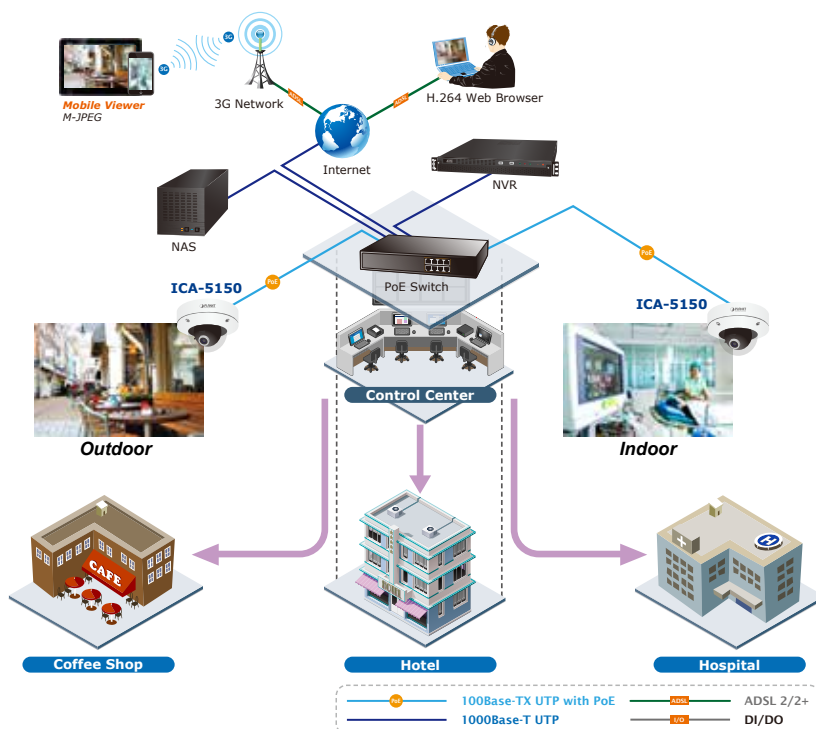

Its Save-to-NAS and Save-to-SD card makes you easy to save your data. Besides, NVR and Web UI management make you easy to do the configuration and live viewing. Moreover, it supports IP66 weatherproof and vandalproof to protect the camera body against rain and dust, and ensures operation under extreme weather conditions.

With so many features offered, the ICA-5150 no doubt is your best choice for outdoor surveillance solution.