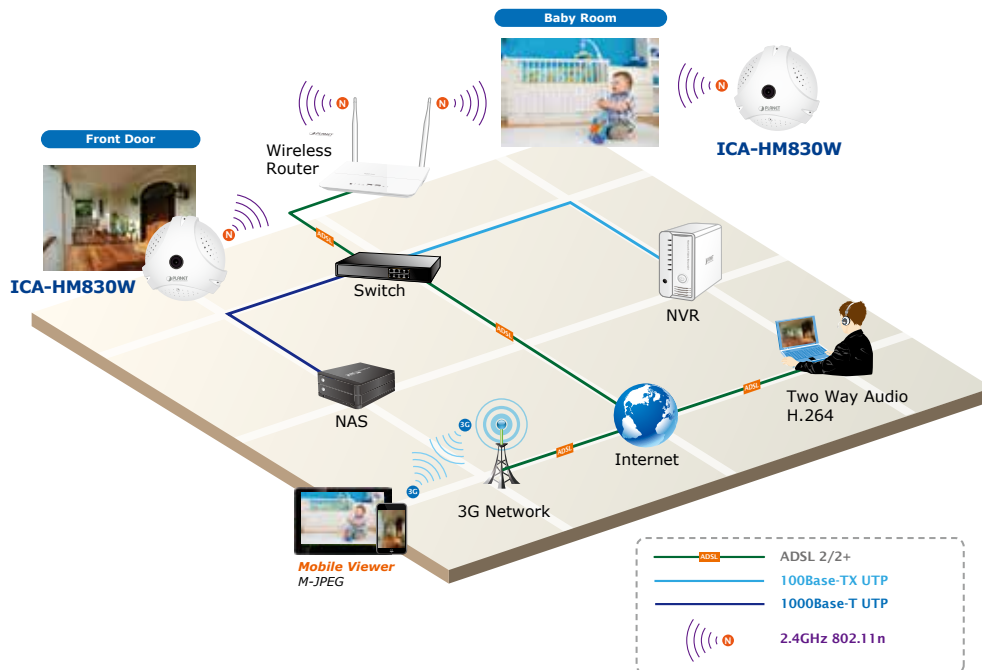

Complete Monitoring with 360° Surround View

Furthermore, the ICA-HM830W is a Fish-Eye camera that allows you to monitor all angles of a location using just one camera and thus save lots of traditional mechanical Pan/Tilt maintenance cost. The distorted hemispherical image of the Fish-Eye camera will be converted into the conventional rectilinear projection. Without installing any software, you can watch live view and utilize functions such as motion detection and camera tampering through the Web interface using an IE browser. It also provides distortion correction function to fix the camera video so you can use e-PTZ to zoom in and zoom out the image, and pan across the camera's video to survey a large area easily.

Advanced Event Management

The ICA-HM830W provides surveillance functions including DI/DO alarm, Micro SD card support for local storage, and 2-way audio that enables audio communication between local and remote ICA-HM830W sites by connecting the external microphone and speaker. It can also be applied in video conferencing via its 2-way audio features.

Two-way Audio

High Quality Streaming via 11n Wireless Connectivity

The ICA-HM830W adopts IEEE 802.11n wireless technology to communicate at maximum 150Mbps and ensures secure transmission with WEP and WPA encryptions. It allows you to stream high quality video to remote sites and mobile devices. A Site Survey feature also allows you to view and connect to nearby wireless networks with ease. The ICA-HM830W also includes 64-CH central management software for ease of maintenance and remote monitoring. The ICA-HM830W is indisputably the top choice for reliable and high performance surveillance.

Applications

PLANET ICA-HM830W provides various surveillance applications to deliver 360° panoramic clear images. It can offer identification of objects and people, perfect for surveillance needs from all aspects such as POS / Cashier of a shop, the mall, lobby, public areas, etc.