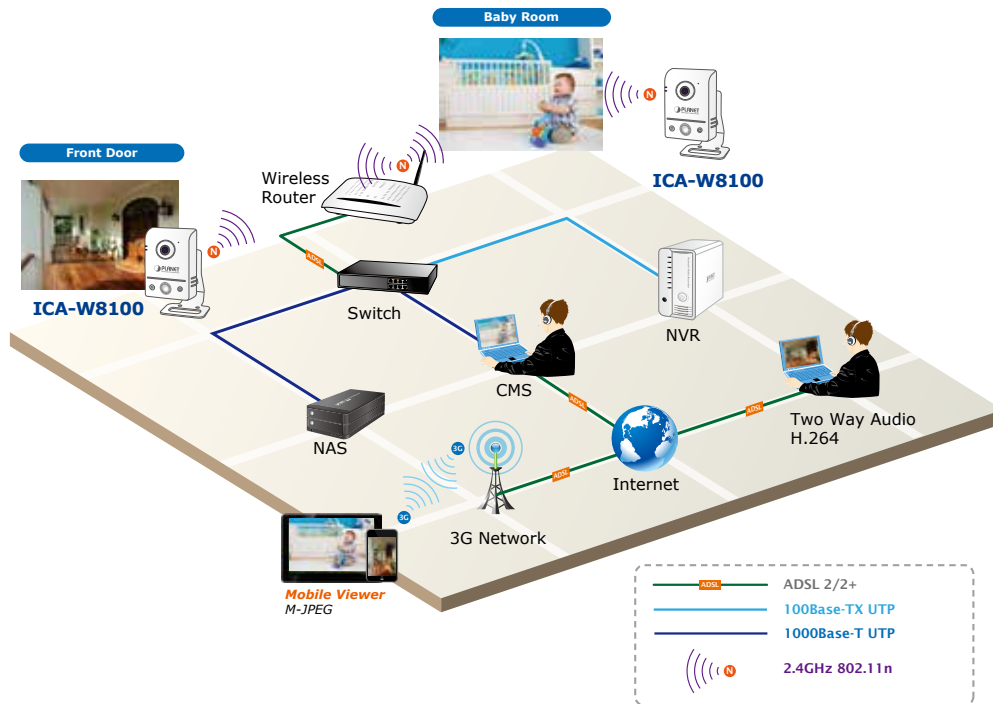

Efficient Event Management

The ICA-W8100 is designed with a built-in **Passive InfraRed (PIR)** motion detection sensor able to detect movement as far as 5 meters away. When people pass by or an emergency happens in the specified areas, the ICA-W8100 will “detect” and start recording automatically. Furthermore, it provides an additional function of alarm notification that can send the captured images to the micro SD/SDHC card slot for local storage.

Two-Way Audio

High Quality Streaming via 11n Wireless Connectivity

The ICA-W8100 adopts IEEE 802.11n wireless technology to communicate at maximum wireless signal rate and ensures secure transmission with WEP and WPA encryptions. It allows you to stream high quality video to remote sites and mobile devices. A Site Survey feature also allows you to view and connect to nearby wireless networks with ease. Complying with ONVIF, the ICA-W8100 is therefore interoperable with the third brand NVR in the market, which greatly supports users to integrate with their existing surveillance network. It also includes 64-CH central management software for ease of maintenance and remote monitoring. The ICA-W8100 is indisputably the top choice for reliable and high performance surveillance.

Applications

PLANET ICA-W8100 provides various surveillance applications to deliver clear images in a 180 degree panoramic view. Thus, the ICA-W8100 can identify all objects and people in a wide range, instead of narrow view, if installed above the front door. It is especially perfect for indoor surveillance in such places as homes, boutiques, department stores, restaurants, etc.