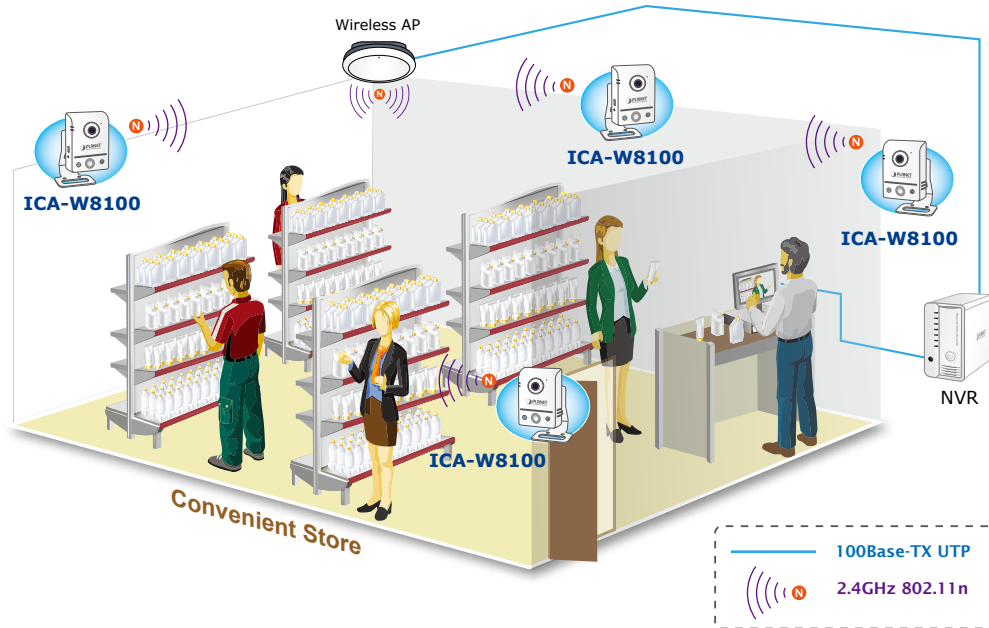

Efficient Event Management

The ICA-W8100 is designed with a built-in **Passive InfraRed (PIR)** motion detection sensor able to detect movement as far as 5 meters away. When people pass by or an emergency happens in the specified areas, the ICA-W8100 will “detect” and start recording automatically. Furthermore, it provides an additional function of alarm notification that can send the captured images to the micro SD/SDHC card slot for local storage.

Enhanced Video Quality and 2-Way Audio Support

The ICA-W8100 provides the industry a more comprehensive set of performance enhancing features including Auto Electronic Shutter (AES) and Auto White Balance (AWB). Besides, the ICA-W8100 supports 2-way audio to strengthen the event management capabilities.

Two-Way Audio

High Quality Streaming via 11n Wireless Connectivity

The ICA-W8100 adopts IEEE 802.11n wireless technology to communicate at maximum wireless signal rate and ensures secure transmission with WEP and WPA encryptions. It allows you to stream high quality video to remote sites and mobile devices. A Site Survey feature also allows you to view and connect to nearby wireless networks with ease. Complying with ONVIF, the ICA-W8100 is therefore interoperable with the third brand NVR in the market, which greatly supports users to integrate with their existing surveillance network. It also includes 64-CH central management software for ease of maintenance and remote monitoring. The ICA-W8100 is indisputably the top choice for reliable and high performance surveillance.

Applications

PLANET ICA-W8100 provides various surveillance applications to deliver clear images in a 180 degree panoramic view. Thus, the ICA-W8100 can identify all objects and people in a wide range, instead of narrow view, if installed above the front door. It is especially perfect for indoor surveillance in such places as homes, boutiques, department stores, restaurants, etc.