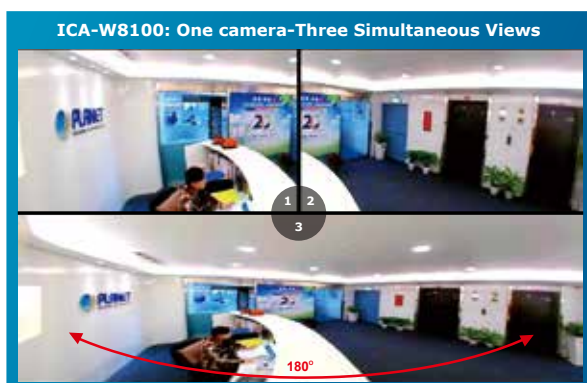

Wireless Cube Fish-Eye IP Camera

Compact Wireless Panoramic Camera for Wide View Surveillance

PLANET ICA-W8100 is a compact cube camera providing a 180 degree panoramic wide angle view, especially designed for indoor surveillance. Incorporating 1.3MP-resolution sensors, it supports H.264, MPEG-4, and M-JPEG compression formats and delivers excellent picture quality in up to 1280 x 720 pixels (720P) at 30 frames per second (fps). The unique design makes it the ideal solution to surveillance applications in homes, boutiques, stores or restaurants.

Wider Monitoring with 180° Panoramic View

The ICA-W8100 wireless fisheye camera allows you to monitor all angles of a location using just one camera, thus saving lots of traditional mechanical Pan/Tilt maintenance effort. The distorted hemispherical image of the fisheye camera will be converted into the conventional rectilinear projection. Without the need of installing any other software, with the ICA-W8100, you can watch live view and utilize functions such as motion detection through the Web interface via a web browser.