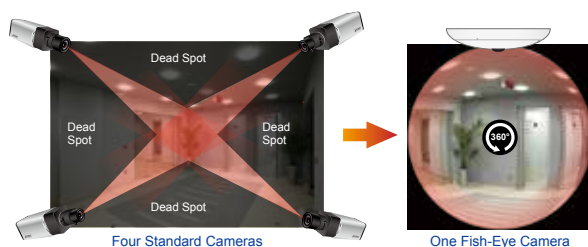

2 Mega-pixel Wireless Fisheye IP Camera

Compact Wireless Panoramic Camera for Wide View Surveillance

PLANET ICA-W8200 2 mega-pixel Wireless Fish-Eye IP Camera supports H.264, MPEG-4 and JPEG compression formats and delivers excellent picture quality in up to 1440 x 1440 pixels at 15 frames per second (fps). Incorporating the professional 2 mega-pixel resolution sensor, the ICA-W8200 provides high-quality images and panorama function with quad view to enable images of monitoring and recording from four different angles to be displayed simultaneously. It offers 180° panoramic view by wall mount installation and 360° surround view in deployment of ceiling mount. Therefore, users do not need to install multiple IP cameras and hence save tremendous installation and maintenance costs. Moreover, the unique design makes it the ideal solution to surveillance applications in boutiques, stores, restaurants, indoor public areas, etc.

Full Surveillance with 360° Surround View

Furthermore, the ICA-W8200 is a fish-eye camera that allows you to monitor all angles of a location using just one camera and thus saves lots of the traditional mechanical Pan/Tilt maintenance cost. The distorted hemispherical image of the fish-eye camera will be converted into the conventional rectilinear projection. Without installing any software, you can watch live view and utilize functions such as motion detection and camera tampering through the Web interface using a web browser. Distortion correction feature of the ICA-W8200 can fix the camera video so you can use e-PTZ to zoom in, zoom out, and pan across your camera's video to survey a large area easily.

Camera

- Fish-Eye Lens to bring 360° /180° panoramic wide angle view
- 1/2.5" 2 mega-pixel progressive scan CMOS sensor
- Unique Fish-Eye hardware correction technology
- 1.9 lux minimum illumination at F2.0
- 9 different video modes including digital PTZ function
- Removable IR-cut Filter for Day & Night Function