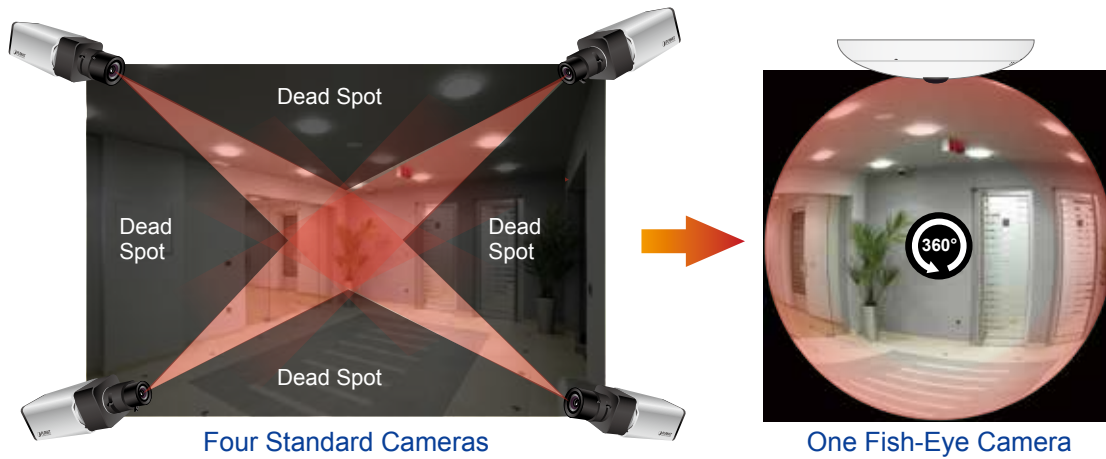

## Compact Wireless Panoramic Camera for Wide View Surveillance

PLANET ICA-W8500 5 mega-pixel Wireless Fish-Eye IP Camera supports H.264, MPEG-4, and JPEG compression formats and delivers excellent picture quality in up to 1920 x 1920 pixels at 15 frames per second (fps). Incorporating the professional 5 MP-resolution sensor, the ICA-W8500 provides high quality images and panorama function with quad view to enable images of monitoring and recording from four different angles to be displayed simultaneously. It offers 180° panoramic view by wall mount installation and 360° surround view in deployment of ceiling mount. Therefore, users do not need to install multiple IP cameras and hence save tremendous installation and maintenance costs. Moreover, the unique design makes it the ideal solution to surveillance applications in boutiques, stores, restaurants, indoor public areas, etc.

### Easy Installation & Management

- Advanced e-PTZ, including preset point
- 10 motion detection areas / E-mail and FTP alert
- Micro SD card local video recording supported
- Digital Input/Output for integration with sensors and alarms
- Cam Viewer 3 Central Management Software supported

*Full Surveillance with 360° Surround View*

Furthermore, the ICA-W8500 is a fish-eye camera that allows you to monitor all angles of a location using just one camera and thus saves lots of the traditional mechanical Pan/Tilt maintenance cost. The distorted hemispherical image of the fish-eye camera will be converted into the conventional rectilinear projection. Without installing any software, you can watch live view and utilize functions such as motion detection and camera tampering through the Web interface using a web browser. Distortion correction feature of the ICA-W8500 can fix the camera video so you can use e-PTZ to zoom in, zoom out, and pan across your camera's video to survey a large area easily.