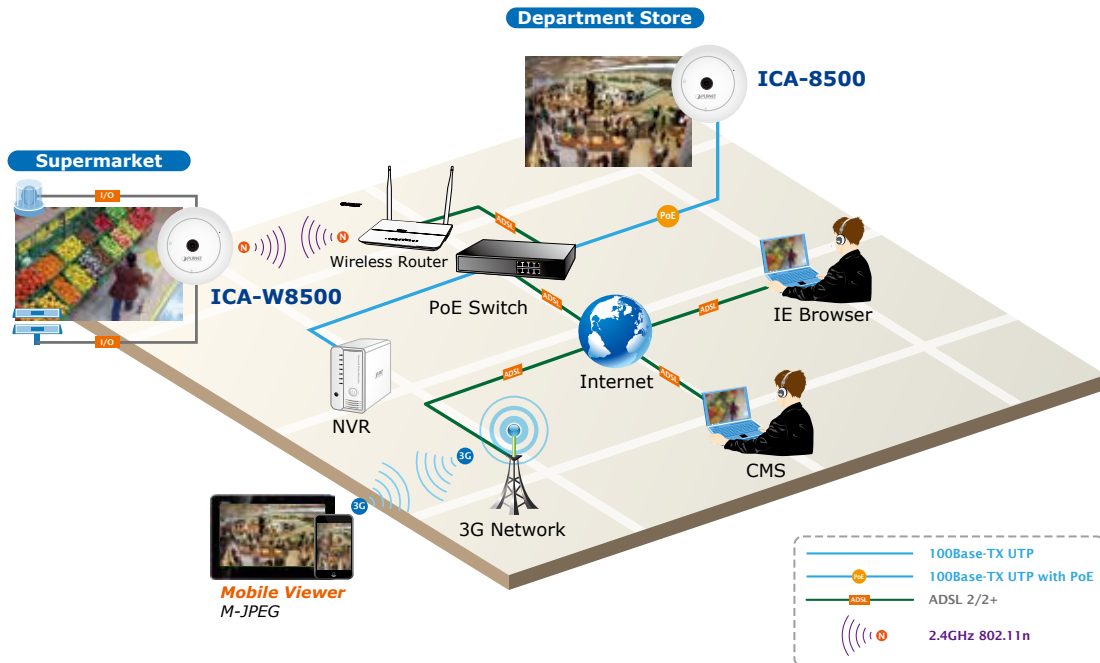

*Advanced Event Management*

The ICA-W8500 provides surveillance functions including DI/DO alarm, micro SD card support for local storage, and 2-way audio that enables audio communication between local and remote ICA-W8500 sites by connecting the external microphone and speaker. It can also be applied in video conferencing via the 2-way audio features.

**2-Way Audio**

*Motion Detection & Alarms*

It is easy to configure motion detection windows by the web management interface of the ICA-W8500. Users can have total control in determining the object and sensitivity of these motion detection windows. The ICA-W8500 is able to send email notifications, alerts and snapshots to any dedicated email account. This will alert the user any event in real time, no matter where the recipient may be.

**Motion-activated Recording & Instant Email Alert**

*High Quality Streaming via 11n Wireless Connectivity*

The ICA-W8500 adopts IEEE 802.11n wireless technology to communicate at maximum wireless signal rate and ensures secure transmission with WEP and WPA encryptions. It allows you to stream high quality video to remote sites and mobile devices. A Site Survey feature also allows you to view and connect to nearby wireless networks with ease. Complying with ONVIF, the ICA-W8500 is therefore interoperable with the third brand camera in the market, which greatly supports users to integrate with their existing surveillance network. It also includes 64-CH central management software for ease of maintenance and remote monitoring. The ICA-W8500 is indisputably the top choice for reliable and high performance surveillance.

**Applications**

PLANET ICA-W8500 provides various surveillance applications to deliver 360° panoramic clear images. It can offer identification of objects and people, perfect for surveillance needs from all aspects such as POS / cashier of a shop, the mall, lobby, public areas, etc.