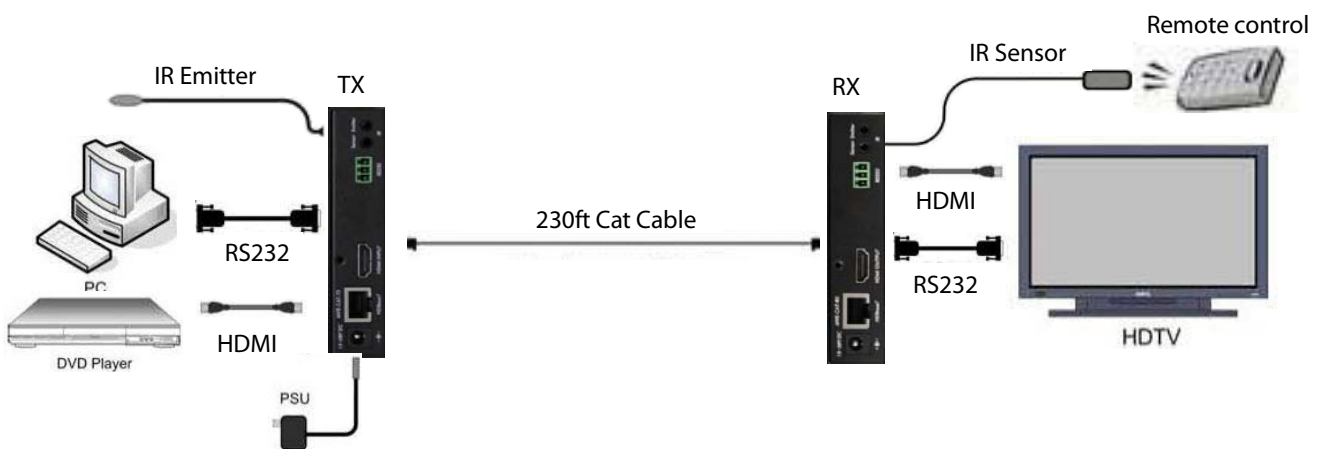

MVE-CAT-TR-S1

230ft HDBaseT Extender

Description:

The MVE-CAT-TR-S1 is part of Cuanbo's expanding Multi Video HDBaseT Cat Extender. Single side connections for HDMI, Control and Power provide a cleaner wiring and rack mounting solution. The design allows the system to be powered via an AC adapter from either side. With a single CAT 5e/6/7 cable, the MVE-CAT-TR-S1 can go up to 230ft, 1080p@60Hz 48bit color depth with bi-directional RS-232,IR.

Features:

- Transmit HDMI up to 1080p@60Hz 48bit 230ft over one Cat 5e/6/7 cable;
- Support HDMI 4K x 2K and 3D;
- HDCP Compliant;
- All connectors on one side for easier installation;
- Bi-directional RS-232&IR;
- Power both units from TX or RX side with wall power supply (POL);
- Status LED for all connections on front.

Video	
HDMI Compliance	HDMI 3D
HDCP Compliant	Yes
Distance	230ft [70m] on 1080p@60Hz
Max Resolution	4K x 2K
Color Depth	48bit
Connectors	
TX Connectors	(1) HDMI in, (1)Cat,(2)IR,(1)RS232
RX Connectors	(1) HDMI out, (1) Cat,(2)IR,(1)RS232
Mechanical	
Dimensions	111 x75 x25 mm(L/W/H)
Weight	1.06lbs[480g]
Mounting	Wall mounting tabs (included)
Power	
Power Supply	12V1A
Environmental	
Operation Temperature	32~131°F [0~55°C]
Storage Temperature	-4~185°F [-20~85°C]
Relative Humidity	5~95% RH [no condensation]