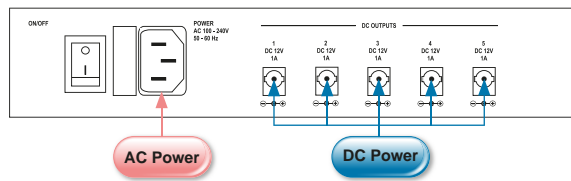

Product Item Number

P2-105 Power Supply

Accessories Included

Operations Manual P2 Series Product Operations
1x AC Power Cord US, UK or Euro IEC

Optional Accessories

RM-220 Single/Dual Rack Mount Kit

P2-105

Unique Locking Power Supply On All Externally Powered TV One Models