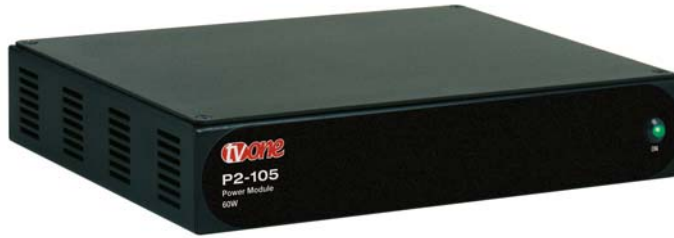

P2-105

Multi Power Supply

Key Features P2-105

- 5x 12V 1A power outlets for unique locking power cable
- 5x Self resetting fuses
- Optional Single/Dual Rackmount Kit

P2-105 Power supply is a power distribution unit designed to replace up to 5 of the 12VDC adapters for use with the C2-1000, C2-2000 or S2 series units.

Each of the 5 outputs is protected with a self resetting fuse that will recover once a fault has been removed. To offer further protection the unit also provides over current and short circuit protection.

Mechanical construction uses the same form factor as the companion S2 switcher products and the P2-105 can be rack mounted using the optional RM-220 single/dual rack mount kit

External Power Supplies

Routing Switchers

This universal power supply has an input voltage range of 100-240VAC, 50-60 Hz, and is contained within the AC plug itself. The compact, inline design means that it occupies no more space than a standard AC plug, so all available outlets on standard AC strips can be used.