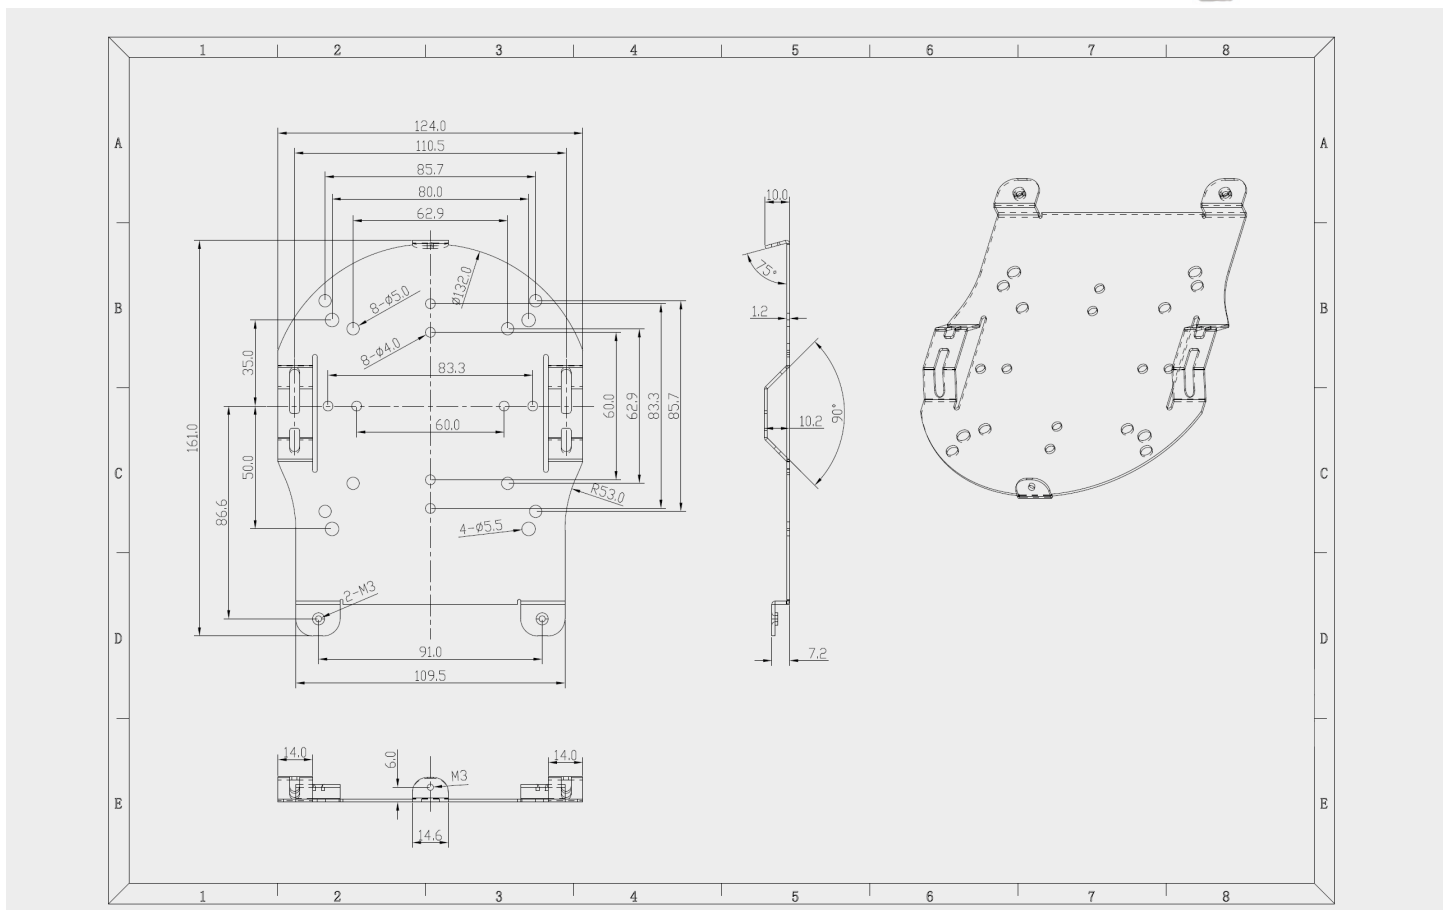

CM-CMB / CM-CMW

Avonic Ceiling Mount Black/White for CM40 & CM60 series

Ceiling mount plate for Avonic CM40 & CM60 series cameras. Mounting plates are available in black and white.

General specifications

Color	Black, White
Dimensions product	20 x 15 x 2 cm
Weight product	0.450 kg
Dimensions box	20 x 15 x 2 cm
Weight box	0.450 kg
Included	CM-CMB or CM-CMW

Versions

Black	CM-CMB
White	CM-CMW

Distributor / Vertrieb: