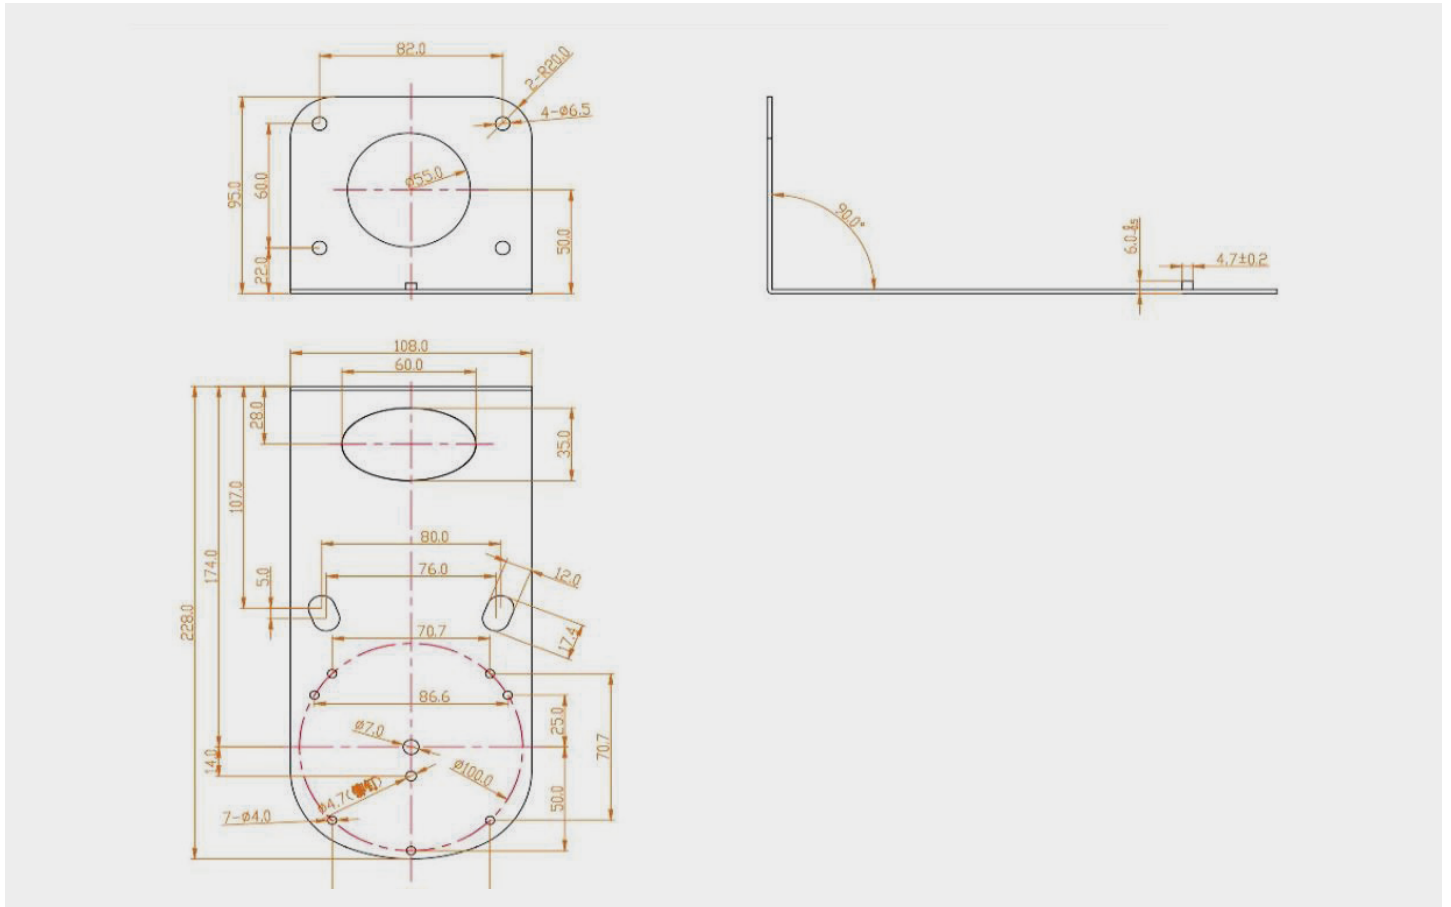

CM-WMB / CM-WMW

Avonic Wall Mount Black/White for CM40 & CM60 series

Wall mount plate for Avonic CM40 & CM60 series cameras. Mounting plates are available in black and white.

General specifications

Color	Black, White
Dimensions product	20 x 15 x 2 cm
Weight product	0.450 kg
Dimensions box	20 x 15 x 2 cm
Weight box	0.450 kg
Included	CM-WMB or CM-WMW