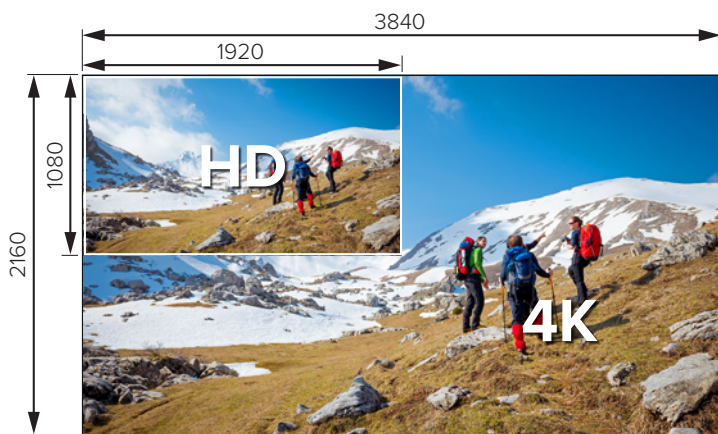

## What is 4K

In Pro-AV "4K" refers to a video resolution of 3840 x 2160 Pixels which is normally used at 24 or 30 Frames per Second (FPS) although some sources are available at higher frame rates up to 60FPS. The 4K resolution is exactly 4 times larger than a 1080P signal and nine times larger than a 720P signal.

CORIO master is a high bandwidth, 4K capable video wall processor which gives you the tools you need to create high impact video walls and projector blending and is available in 4RU & 1RU modular frames.

### Flexible Bandwidth Management

Each of the four canvasses have a bandwidth of 600 Megapixels per second. How you utilize this bandwidth is up to you, according to the bandwidth of your source:

Input	Frame Rate	Window Type	Bandwidth (Megapixels)	Scalers
4K **	60	UHQ	518.4	4
	30	UHQ	259.2	4
	24	UHQ	207.4	4
1080p**	30	EHQ	81.9	2
	60	EHQ	129.6	2
	30	EHQ	64.8	2
	60	HQ	69.1	1
	30	HQ	34.6	1
	60	PV	1.8	0*
	30	PV	0.9	0*

### Creating 4K Videowalls

Up to four groups of displays (Canvasses) can be independently controlled and you can have up to 14 video windows per Canvas.

CANVASSES (Up to 4)

**BOARD ROOM**

SOURCES:  
1 x 4K/30 (UHQ) & 2 x 4K/30 (EHQ)  
OUTPUT: 2 x 2 1080p video wall