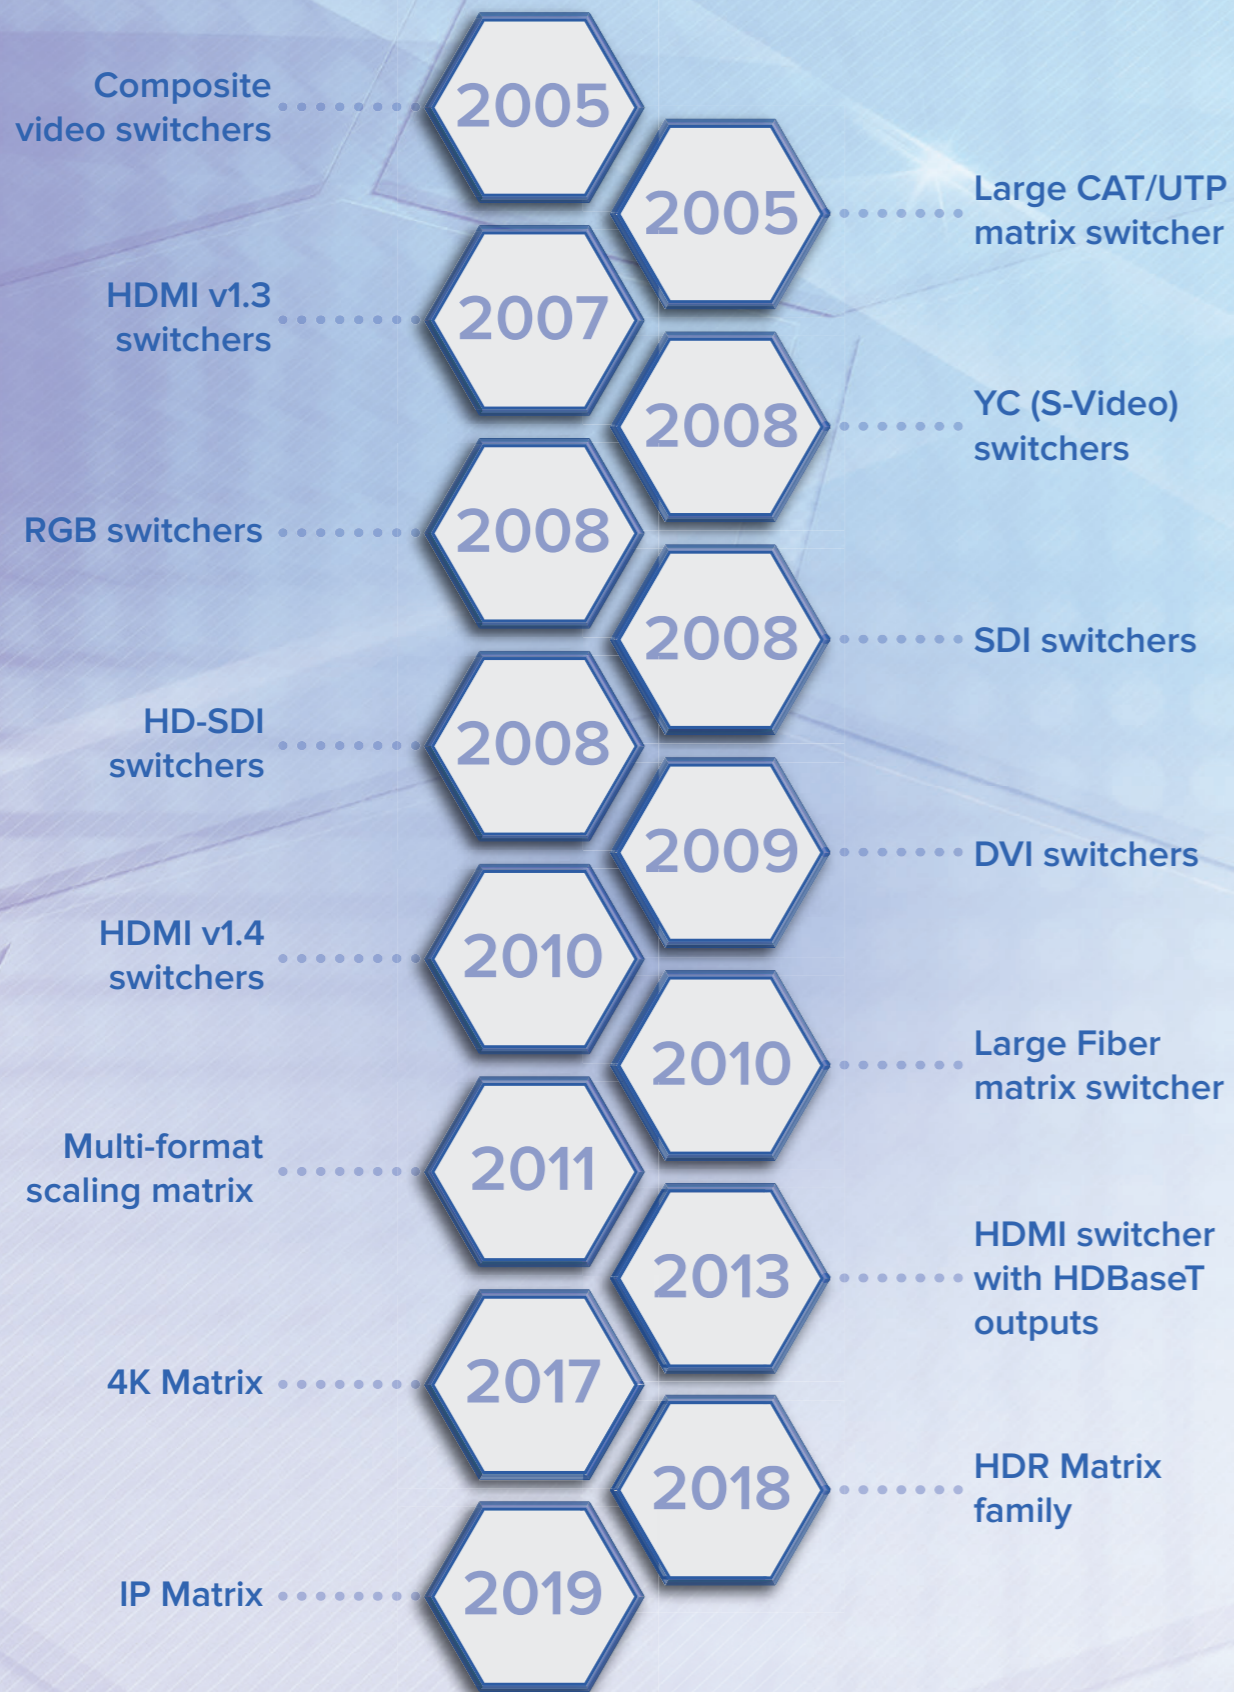

SWITCH

Best-in-class switches and matrices for sending sources to single or multiple destinations

Supporting mission-critical AV installations world-wide.
We Engineer Confidence.

 **tvONE**[®]
We Engineer Confidence

tvONE switcher product development timeline

The tvONE difference:

Are you suffering from heart-stopping "AV moments"? Then step up to tvONE's leading range of ultra-reliable switchers and matrices that feature award winning performance as standard. Choose from our range of solutions for every need and every budget. From entry level products, to advanced systems, tvONE provides easy integration of the most popular inputs and outputs, together with solutions that can expand up to thousands of end points.

Switcher selection guide:

Experience our AV, Broadcast and IP solutions with rich feature sets including format conversion, scaling and extension.

Cable type – tvONE has the widest range of input and output types. All our solutions are designed, manufactured and tested for real-world environments where interoperability and clean, synchronous switching are key while still maintaining low latency and high image quality.

MX-6544

MX-6588

HDMI 2.0 is the new standard for switching 4K/60 video where you need life-like, deep color rendition. The MX-65xx matrix switcher series provides guaranteed HDMI 2.0 performance and allows you to switch multiple sources to multiple display devices independently or at the same time.