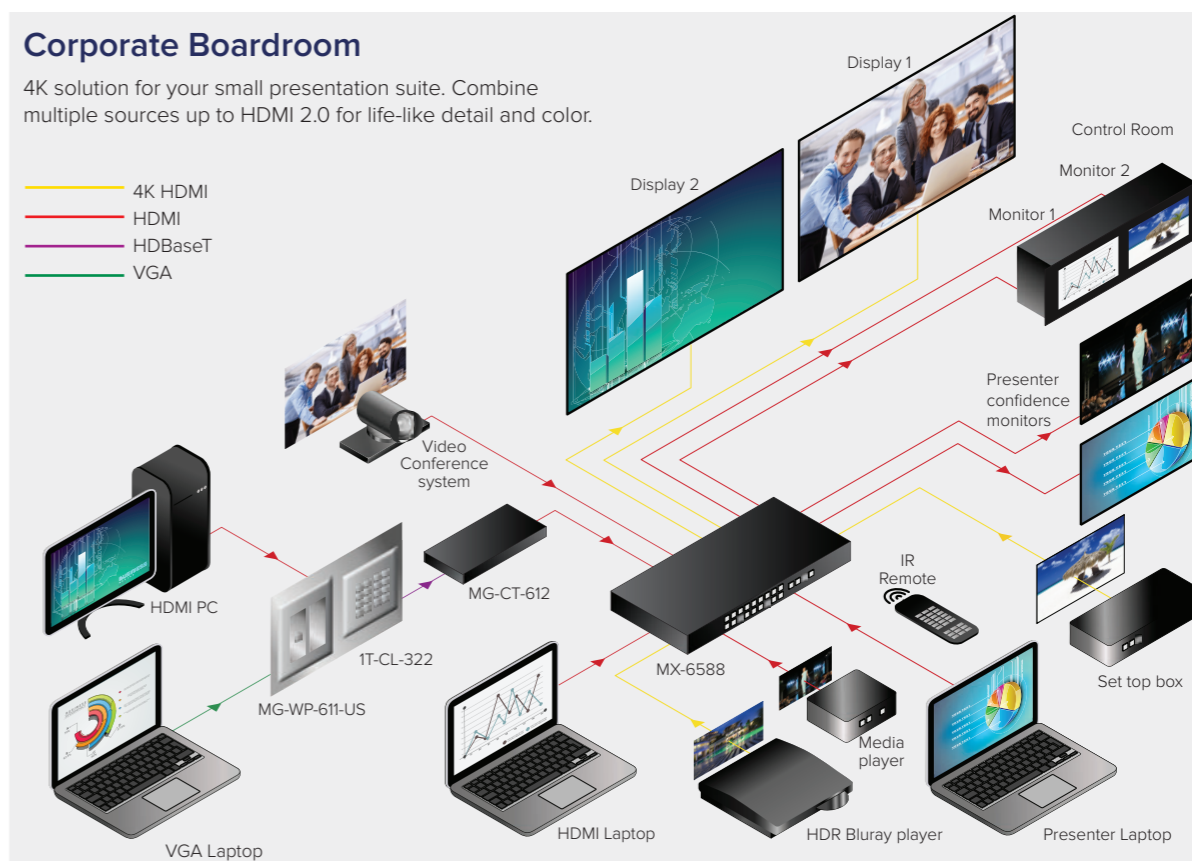

MX-6544

MX-6588

HDMI 2.0 is the new standard for switching 4K/60 video where you need life-like, deep color rendition. The MX-65xx matrix switcher series provides guaranteed HDMI 2.0 performance and allows you to switch multiple sources to multiple display devices independently or at the same time.

1T-SX-654

MX-8488

MX-5288

A range of small switches are available in a number of fit-for-purpose designs. tvONE guarantees high-performance routing of HDMI, DVI and HDBaseT signals. Full bandwidth processing, easy EDID management and a variety of control options ensures ultra-reliable operation and peace of mind for integrators and end users.

Compatible tvONE products

Small matrix application

Corporate Boardroom

4K solution for your small presentation suite. Combine multiple sources up to HDMI 2.0 for life-like detail and color.

Small switch application

Medium Matrices - up to 60 inputs or 24 outputs

The CORIOmatrix series is the ultimate 4K modular AV matrix with scaling, format conversion and extension capabilities built in as standard. The versatility and adaptability provided by the CORIOmatrix modular design helps integrators overcome the wide-ranging challenges of BYOD.