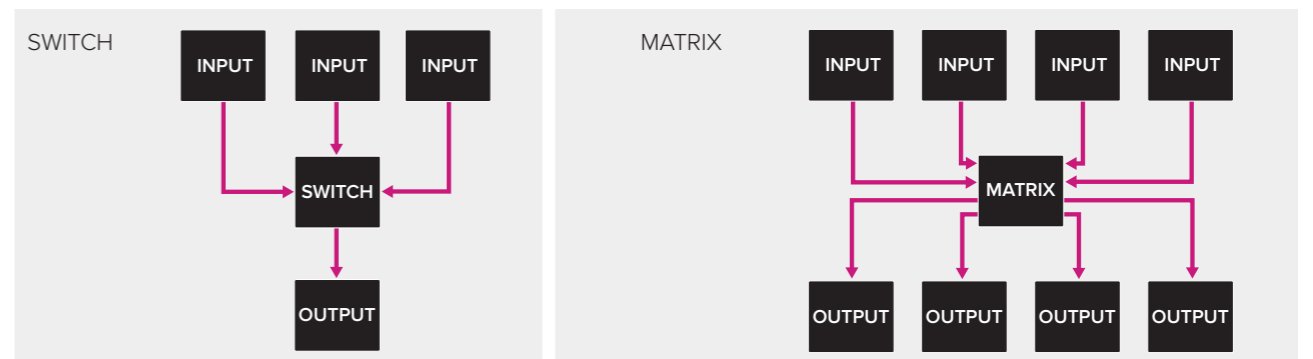

tvONE switcher product development timeline

The tvONE difference:

Are you suffering from heart-stopping "AV moments"? Then step up to tvONE's leading range of ultra-reliable switchers and matrices that feature award winning performance as standard. Choose from our range of solutions for every need and every budget. From entry level products, to advanced systems, tvONE provides easy integration of the most popular inputs and outputs, together with solutions that can expand up to thousands of end points.

Switcher selection guide:

Experience our AV, Broadcast and IP solutions with rich feature sets including format conversion, scaling and extension.

Cable type – tvONE has the widest range of input and output types. All our solutions are designed, manufactured and tested for real-world environments where interoperability and clean, synchronous switching are key while still maintaining low latency and high image quality.

Size – tvONE solutions include switches (single output) and matrices (multiple outputs) in a variety of sizes.

Features – Choose from the widest range of features for the perfect installation.

<p>Format conversion</p> <p>Mix and match your content and simplify your installs by making your format, aspect and output resolutions independent</p>	<p>Scaling</p> <p>It's easy to mix and match your content whatever the source or format, using our high quality, low latency scaling engine.</p>	<p>Modularity</p> <p>Build the system you need with our modular building block approach on our CORIOmatrix, MultiView and Voyager family's</p>	<p>Auto switching</p> <p>Save time, eliminate system complexity and control headaches with automatic source switching.</p>
---	---	---	---