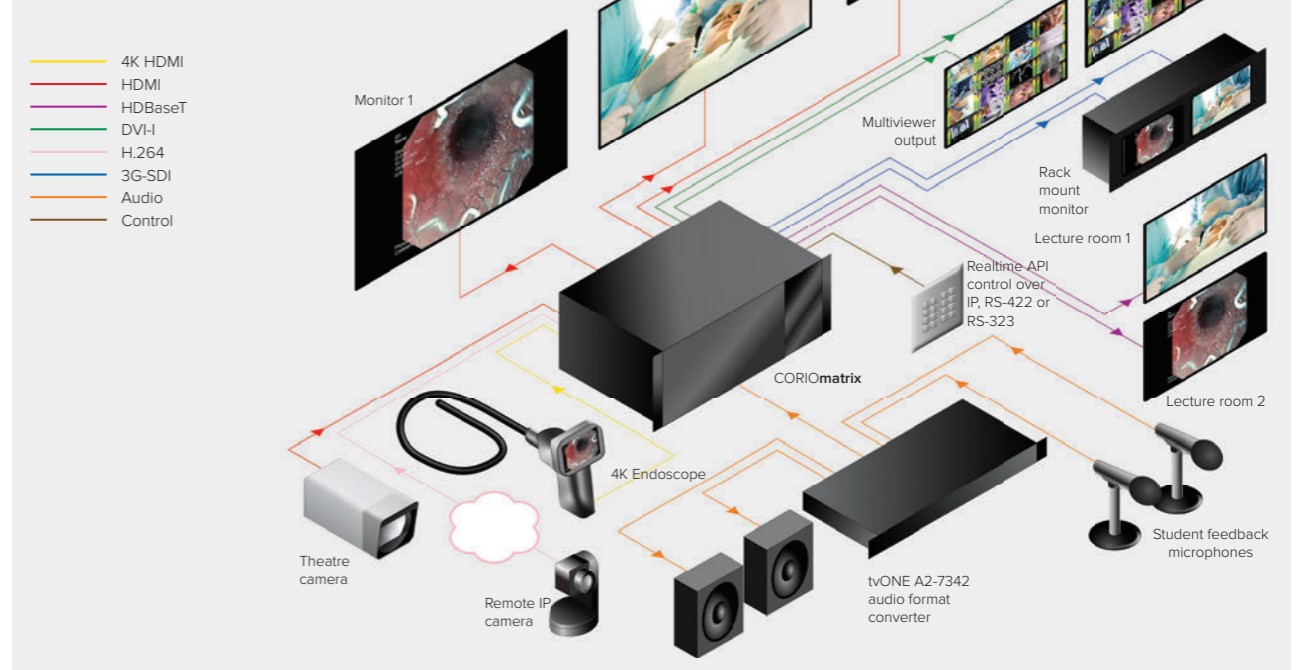

Hotel Ballroom

Quickly convert your room from a wedding to corporate presentation with our HDMI 2.0 auto-switcher.

The EU assembly in Belgium counts on many CORIOmatrixes signal conversion abilities, every day

Medium Matrices - up to 60 inputs or 24 outputs

The CORIOmatrix series is the ultimate 4K modular AV matrix with scaling, format conversion and extension capabilities built in as standard. The versatility and adaptability provided by the CORIOmatrix modular design helps integrators overcome the wide-ranging challenges of BYOD.

Compatible tvONE products

Installation examples:

Medical

Operating Rooms demand high-resolution video with ultra-low latency performance.

Custom and OEM Products

If your company has a unique application or requires somewhat different features than are available in our standard scan converter or video scaler models, we are experienced in providing custom products. tvONE has developed custom solutions for a large number of clients, for both high and modest quantity requirements. Past projects have ranged from providing minor software modifications to an existing model to designing and manufacturing completely new products for the mass market.