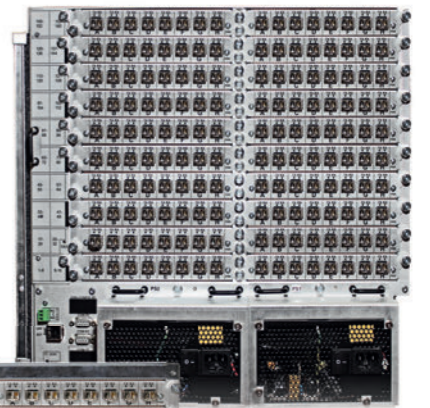

Large Fiber Matrices – 1000+ ports

Voyager is a high-performance system using fiber for short or long-haul transport of uncompressed 1080p/60 video. Options include single-mode (up to 18.75 miles / 30 Kilometers) and multi-mode (up to 6,600 feet / 2 Kilometers).

The VG-Matrix series is the beating heart of large deployments of up to 2,000 end points. The modular and scalable full cross point matrix switching platform is field configurable in increments of eight inputs and/or outputs up to 160x160 and beyond.

Simply add interoperable modular or compact form end points to your matrix for a limitless variety of end-to-end configurations for the distribution of uncompressed video, audio and RS-232 control signals.