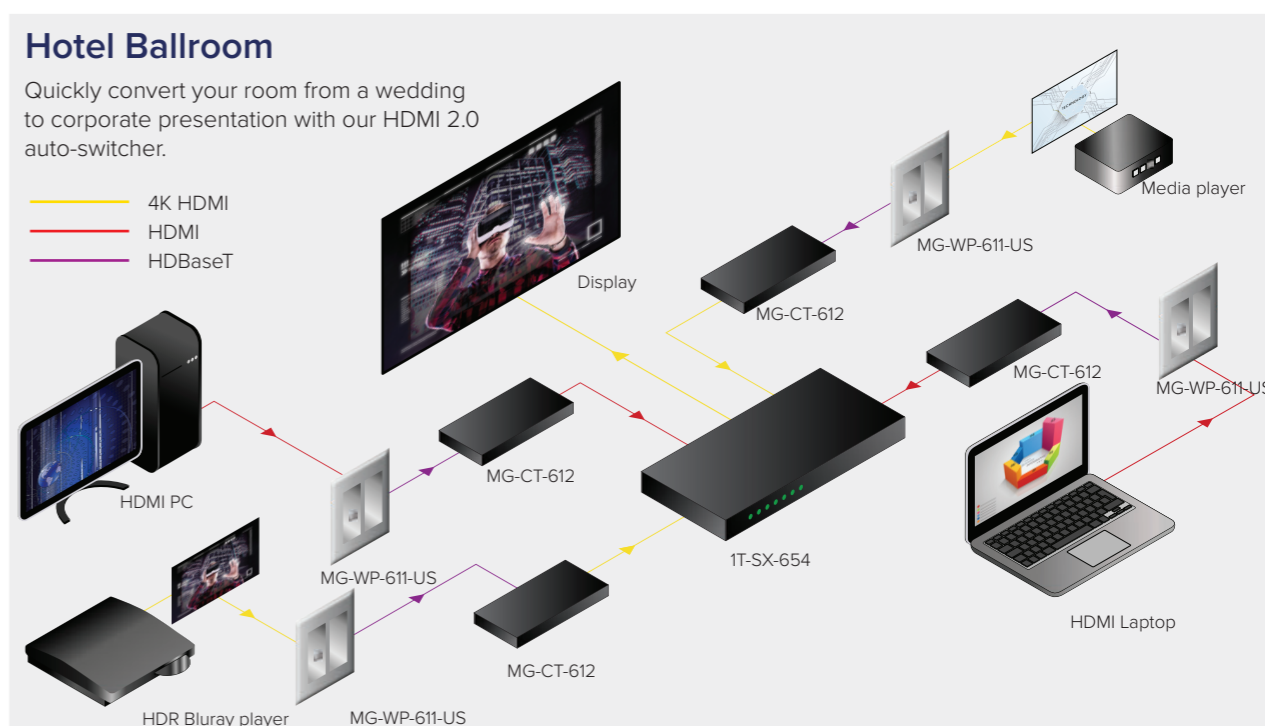

MX-6544

MX-6588

HDMI 2.0 is the new standard for switching 4K/60 video where you need life-like, deep color rendition. The MX-65xx matrix switcher series provides guaranteed HDMI 2.0 performance and allows you to switch multiple sources to multiple display devices independently or at the same time.

1T-SX-654

MX-8488

MX-5288

A range of small switches are available in a number of fit-for-purpose designs. tvONE guarantees high-performance routing of HDMI, DVI and HDBaseT signals. Full bandwidth processing, easy EDID management and a variety of control options ensures ultra-reliable operation and peace of mind for integrators and end users.

Compatible tvONE products

Small matrix application

Corporate Boardroom

4K solution for your small presentation suite. Combine multiple sources up to HDMI 2.0 for life-like detail and color.

Small switch application

Hotel Ballroom

Quickly convert your room from a wedding to corporate presentation with our HDMI 2.0 auto-switcher.

The EU assembly in Belgium counts on many CORIOmatrixes signal conversion abilities, every day