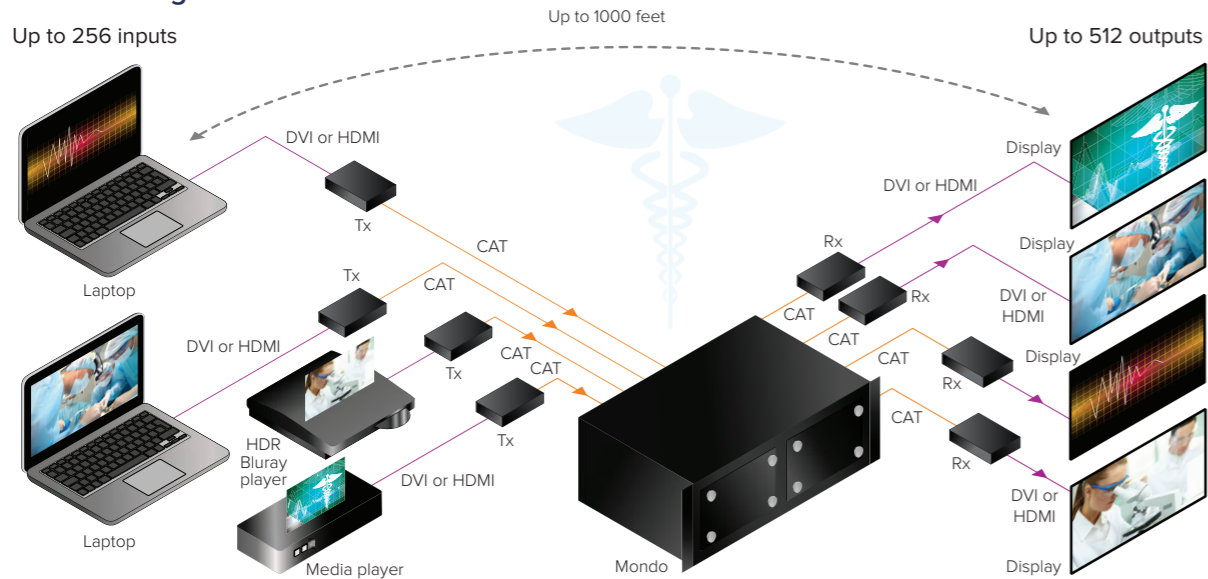

New York Stock Exchange relies on Voyager Fiber 24/7

Large CAT Matrices – up to 256x512

The Mondo is the benchmark for AV switching over UTP and is available in many configurations ranging from 16x16 up to 256x512. It's the proven core of many mission critical installation world-wide that deliver flexible switching and long-distance extension of video, audio and control signals.

Large Fiber Matrices – 1000+ ports

Voyager is a high-performance system using fiber for short or long-haul transport of uncompressed 1080p/60 video. Options include single-mode (up to 18.75 miles / 30 Kilometers) and multi-mode (up to 6,600 feet / 2 Kilometers).

The VG-Matrix series is the beating heart of large deployments of up to 2,000 end points. The modular and scalable full cross point matrix switching platform is field configurable in increments of eight inputs and/or outputs up to 160x160 and beyond.

Simply add interoperable modular or compact form end points to your matrix for a limitless variety of end-to-end configurations for the distribution of uncompressed video, audio and RS-232 control signals.