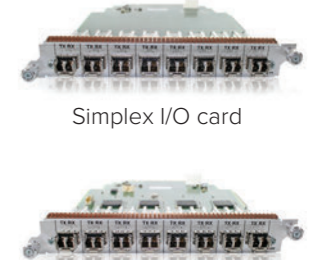

Duplex I/O card

Large Fiber Matrices – 1000+ ports

Voyager is a high-performance system using fiber for short or long-haul transport of uncompressed 1080p/60 video. Options include single-mode (up to 18.75 miles / 30 Kilometers) and multi-mode (up to 6,600 feet / 2 Kilometers).

The VG-Matrix series is the beating heart of large deployments of up to 2,000 end points. The modular and scalable full cross point matrix switching platform is field configurable in increments of eight inputs and/or outputs up to 160x160 and beyond.

Simply add interoperable modular or compact form end points to your matrix for a limitless variety of end-to-end configurations for the distribution of uncompressed video, audio and RS-232 control signals.