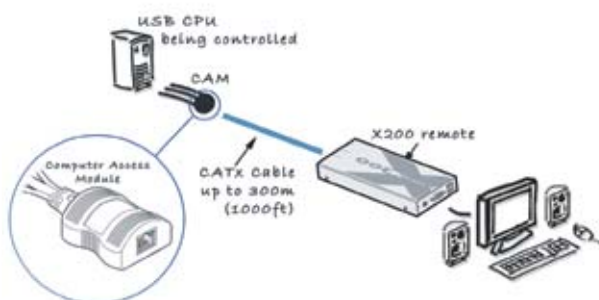

ADDERLink X200 Extenders

Fully featured USB keyboard, video and mouse extender with 44.1kHz digital stereo audio support for two computers.

AdderLink X200s have been designed for use in applications where up to two computers can have their keyboard, video, audio and mouse control extended up to 300 m (1000 ft.) across CAT5 or higher UTP cable. The AdderLink X200 provides absolute real time keyboard and mouse performance along with hi-definition, hi-resolution video over a VGA interface. The AdderLink X200 receiver can also be used as a remote user station for the AdderView CATx range of KVM switches.

FEATURES

Video performance

Industry leading resolutions of:
1920 x 1200 to 50 m (165 ft.)
1600 x 1200 to 200 m (650 ft.)
1280 x 1024 to 300 m (1000 ft.)

Video compensation

The AdderLink X200 applies 128 steps of signal compensation enabling fine picture adjustments.

Brightness control

The AdderLink X200 offers its own brightness correction to ensure images are crisp, clear and bright.

Integrated De-Skew

The AdderLink X200 AS/R model has integrated skew correction with a 300MHz bandwidth (1/4 of a pixel movement at 1600 x 1200 resolution). This removes the video skew issues that can be caused by longer CATx cables.

Two port integrated KVM switch

Each receiver is fitted with two ports to enable connection to a local and remote computer; or two remote computers. The user can quickly select between these ports using keyboard hotkeys or mouse control. Individual video brightness, compensation and skew settings can be applied to each connection.