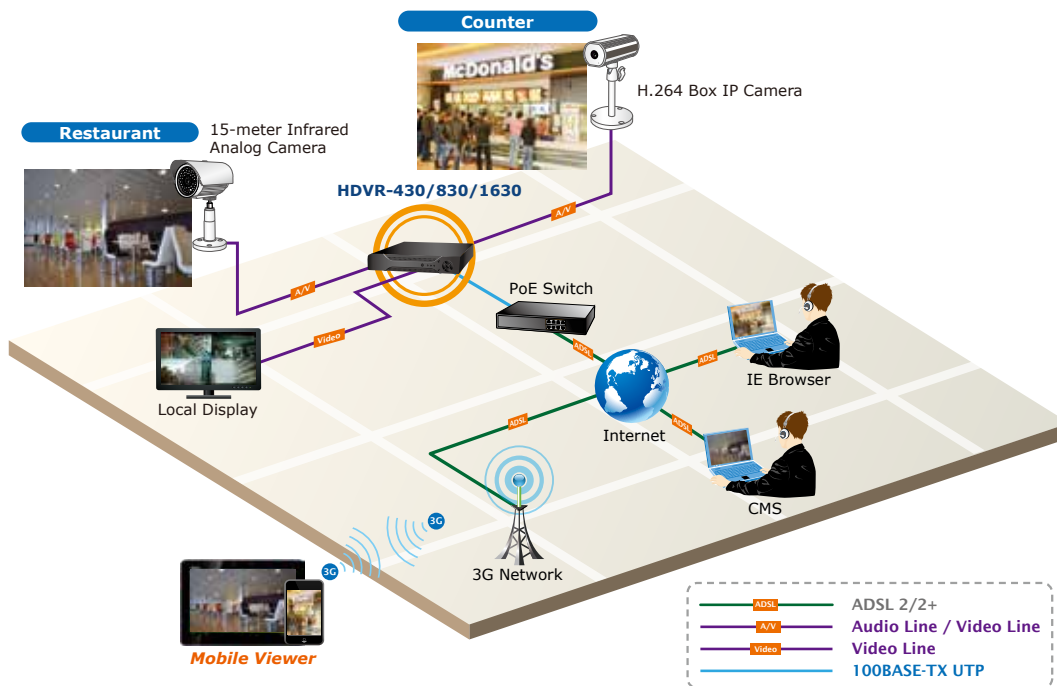

**Hybrid Integrated IP and Analog System**

*High Resolution Local Display*

The HDVR-830 provides an **HDMI** and **VGA** video output interface for dual local display, which can be connected to HDMI monitor or VGA monitor for live view monitoring with video output of maximum 1280 x 720 resolutions. Due to local display, it can eliminate the need for a separate PC to view video from the unit. Besides, it also can be operated with the USB mouse to configure and monitor all the system easily.

## Applications

*Advanced Event Management*

The HDVR-830 is equipped with a smart alarm-triggering mechanism and supports various alerts and abnormal events. When it comes to a critical event, having a smart and responsive event management in place is essential for video surveillance system. This feature greatly strengthens the security and management efficiency of PLANET HDVR systems.

*Perfect for Indoor Surveillance Applications*

PLANET HDVR systems can be controlled and monitored both in the local LAN and the remote site via Internet. Users can also login from their mobile phones to check the monitoring screen anywhere, anytime. It is especially perfect for indoor surveillance in such places as retail stores, communities, restaurants, etc.