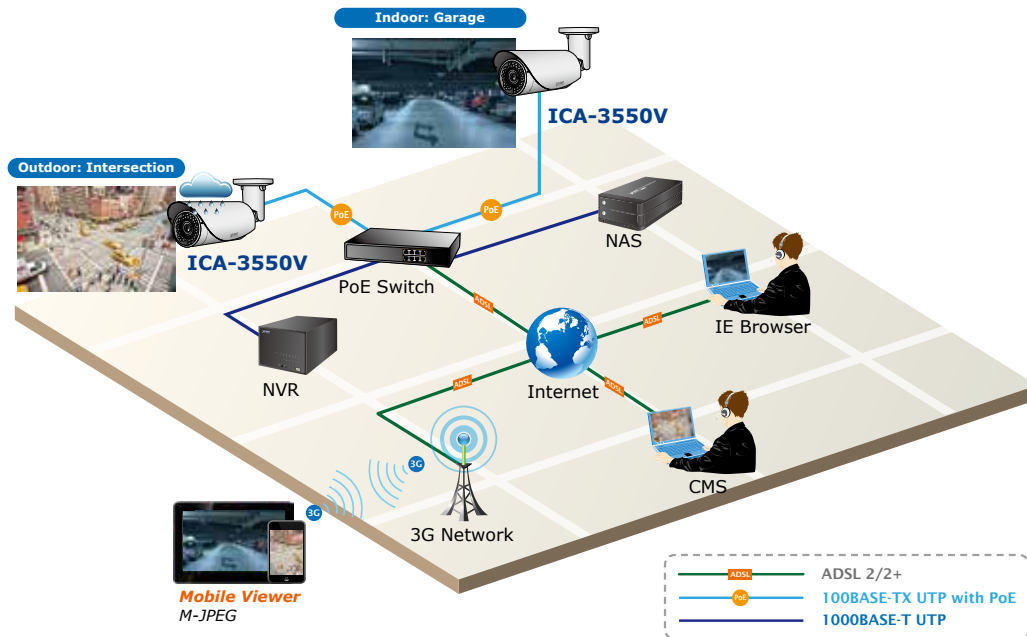

2-way Audio

Flexible Installation and Power Functionality

The ICA-3550V incorporates IEEE 802.3af Power over Ethernet technology and can be powered from a PoE Switch via the network, which eliminates the need for power cables and reduces installation costs. The ICA-3550V is ONVIF-compliant and therefore interoperable with other brands in the market, greatly supporting users to integrate with their existing surveillance network. In addition, the ICA-3550V includes 64-CH central management software for efficient monitoring. The ICA-3550V is indisputably the top choice for reliable and high performance surveillance.

Vari-focal and Camera Tampering Detection Offers the Best Recording Flexibility

The ICA-3550V incorporates the mega-pixel vari-focal lens, which has the option of selecting a high millimeter setting for narrow viewing fields or a low millimeter setting for wider viewing fields. The ICA-3550V is also provided with three individually configurable motion detection zones. The camera can record video or trigger alarms or alerts when camera image is tampered.

Vari-focal lens for available focal lengths

Applications

PLANET ICA-3550V can perform in various surveillance applications. With high resolution design, it can capture clear images and is perfect for identifying objects and persons. Moreover, the ICA-3550V supports 802.3af PoE interface and facilitates the outdoor surveillance applications without worrying the electric source area.