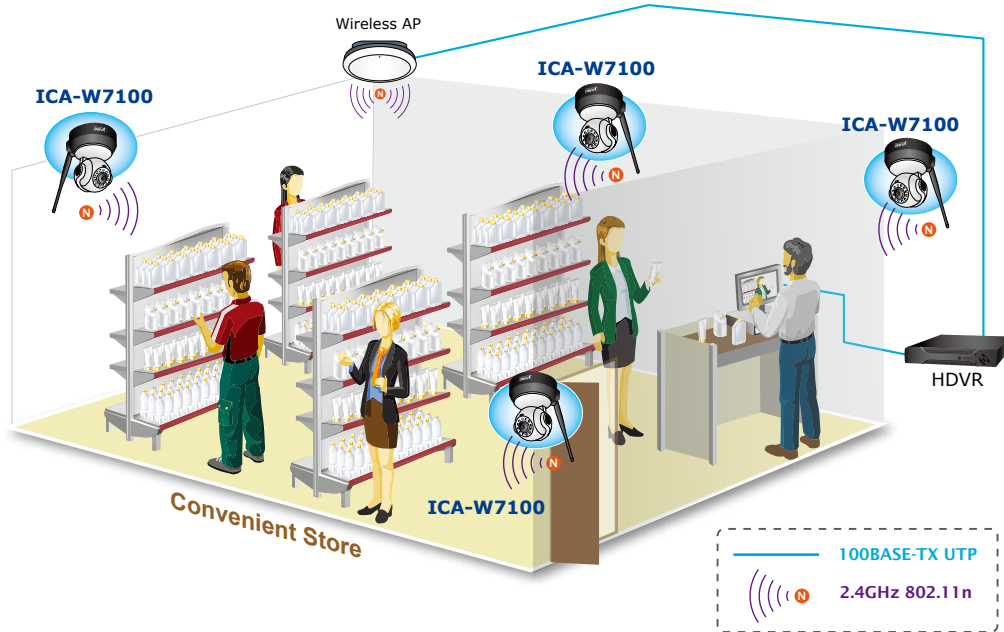

- ONVIF compliant for interoperability
- Intelligent motion detection alarm triggering
- Micro SD/SDHC card for event recording supported
- Digital input/output for integration with sensors and alarms
- Easy configuration and management via Windows-based utility or web interface

Advanced Event Management

Users can save consecutive videos in local storage and events on memory card and thus you never have to miss an important moment. Users can set their area of interest to only detect motion in that area, thus greatly reduces the number of unnecessary alarms. The ICA-W7100 also offers 2-way audio surveillance; therefore, the administrator can speak to anyone at the ICA-W7100 remote site with a speaker connected.

2-way Audio

Flexible Installation with 11n Wireless Connectivity

The ICA-W7100 adopts IEEE 802.11n wireless technology to communicate at up to 150Mbps wireless signal rate and ensures secure transmission with WEP and WPA encryptions. The wireless N functionality enables rapid integration into the wireless network and offers a flexible choice of the site. The ICA-W7100 is indisputably the ideal choice for reliable and high-performance surveillance.

Applications

PLANET ICA-W7100 is a highly cost-effective wireless IP camera designed for home monitoring. It provides clear identification of objects and people, so it perfectly satisfies surveillance needs from all aspects such as homes, small businesses, boutiques, restaurants, hotels and residences, etc.