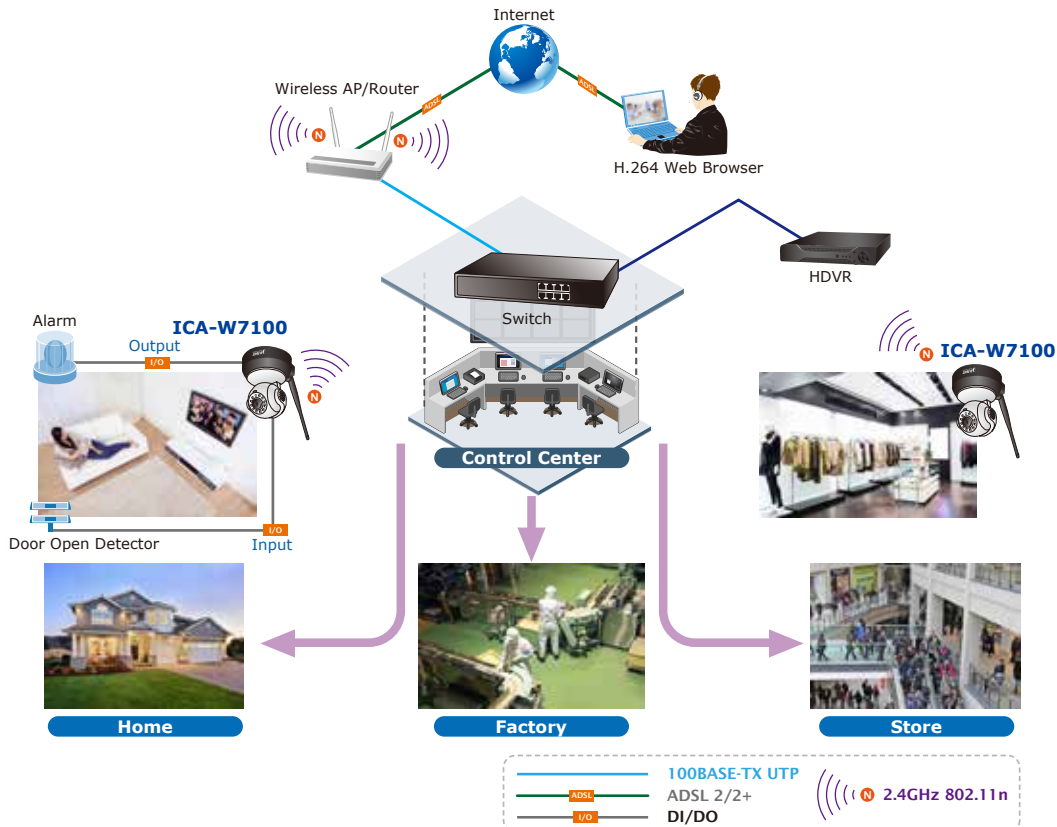

Advanced Event Management

Users can save consecutive videos in local storage and events on memory card and thus you never have to miss an important moment. Users can set their area of interest to only detect motion in that area, thus greatly reduces the number of unnecessary alarms. The ICA-W7100 also offers 2-way audio surveillance; therefore, the administrator can speak to anyone at the ICA-W7100 remote site with a speaker connected.

2-way Audio

Flexible Installation with 11n Wireless Connectivity

The ICA-W7100 adopts IEEE 802.11n wireless technology to communicate at up to 150Mbps wireless signal rate and ensures secure transmission with WEP and WPA encryptions. The wireless N functionality enables rapid integration into the wireless network and offers a flexible choice of the site. The ICA-W7100 is indisputably the ideal choice for reliable and high-performance surveillance.

Applications

PLANET ICA-W7100 is a highly cost-effective wireless IP camera designed for home monitoring. It provides clear identification of objects and people, so it perfectly satisfies surveillance needs from all aspects such as homes, small businesses, boutiques, restaurants, hotels and residences, etc.