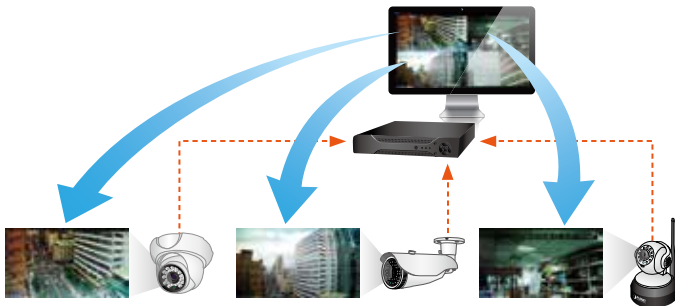

720p Wireless IR PT IP Camera

Compact and Cost-effective 720p HD Surveillance

PLANET ICA-W7100 is easily and conveniently installed anywhere as it is compact in size. It incorporates 1 megapixel resolution sensors, and supports H.264 compression format, thus delivering excellent picture quality in up to 1280 x 720 pixels (720p) at 30 frames per second. In addition, there is also a 10/100 Mbps network connection and an Micro SD slot for storage. Along with the motion detection function and the function of the pan-tilt camera, you can safely and reliably observe larger areas. Complying with ONVIF, the ICA-W7100 is therefore interoperable with the third brand camera in the market, which greatly supports users to integrate with their existing surveillance network.

ONVIF Protocol for Surveillance Integration

Day & Night Surveillance

The ICA-W7100 brings the clearest vision at night by featuring 0.1 lux illumination and the 11 IR LEDs built around the lens. It offers color pictures both in the day time and night time with the built-in CMOS sensor supporting up to 10 meters. The ICA-W7100 is able to maintain clear images 24 hours a day.

Exceptional Image Quality

Together with powerful image processing attributes like Wide Dynamic Range (WDR) and Dimensional Noise Reduction (DNR) technology, the ICA-W7100 is able to filter the intense backlight surrounding a subject and remove noises from video signal. The result is that an extremely clear and exquisite picture quality can be produced even under any challenging lighting conditions.

Advanced Event Management

Users can save consecutive videos in local storage and events on memory card and thus you never have to miss an important moment. Users can set their area of interest to only detect motion in that area, thus greatly reduces the number of unnecessary alarms. The ICA-W7100 also offers 2-way audio surveillance; therefore, the administrator can speak to anyone at the ICA-W7100 remote site with a speaker connected.