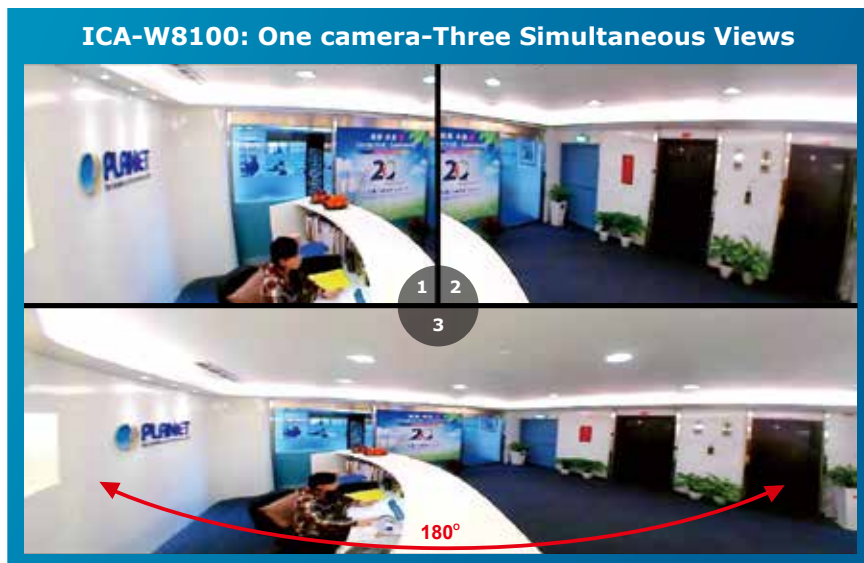

Wider Monitoring with 180° Panoramic View

The ICA-W8100-CLD wireless fisheye camera allows you to monitor all angles of a location using just one camera, thus saving lots of traditional mechanical Pan/Tilt maintenance effort. The distorted hemispherical image of the fisheye camera will be converted into the conventional rectilinear projection. Without the need of installing any other software and with the ICA-W8100-CLD, you can watch live view and utilize functions such as motion detection through the Web interface via an internet browser.