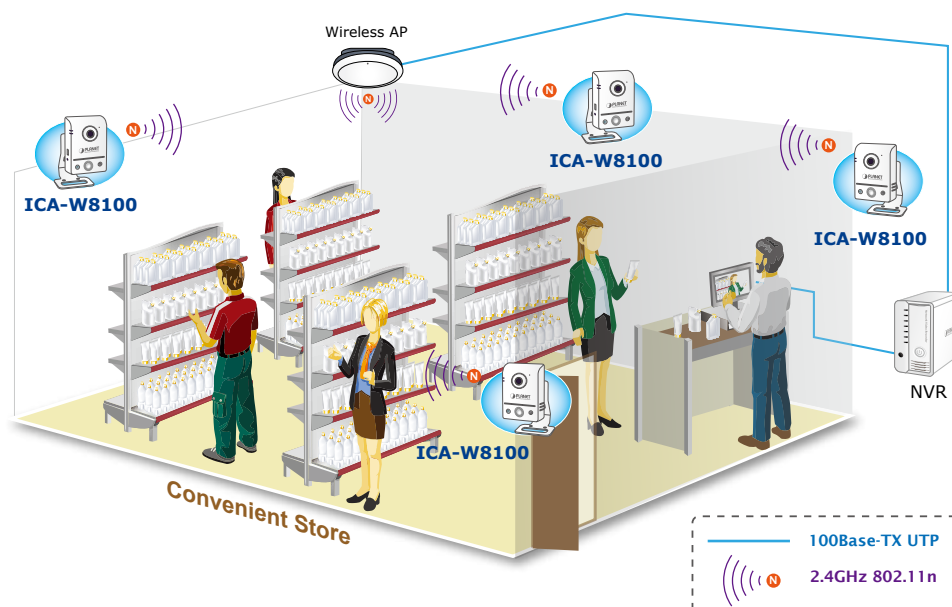

Efficient Event Management

The ICA-W8100-CLD is designed with a built-in **Passive InfraRed (PIR)** motion detection sensor able to detect movement as far as 5 meters away. When people pass by or an emergency happens in the specified areas, the ICA-W8100-CLD will “detect” and start recording automatically. It provides an additional function of alarm notification that can send the captured images via the micro SD/SDHC card slot for local storage.

Two-way Audio

High Quality Streaming via 11n Wireless Connectivity

The ICA-W8100-CLD adopts IEEE 802.11n wireless technology to communicate at maximum wireless signal rate and ensures secure transmission with WEP and WPA encryptions. It allows you to stream high quality video to remote sites and mobile devices. A Site Survey feature also allows you to view and connect to nearby wireless networks with ease. Complying with ONVIF, the ICA-W8100-CLD is therefore interoperable with the third brand NVR in the market, which greatly supports users to integrate with their existing surveillance network. It also includes 64-CH central management software for ease of maintenance and remote monitoring. The ICA-W8100-CLD is indisputably the top choice for reliable and high performance surveillance.

Applications

Access Anywhere - Cloud Services makes it easy

To make home monitoring a truly simple experience, we have created CloudLync to enable you access live video feeds of your home or office from any Internet-connected computer, iPhone®, iPad®, or Android® device anytime, anywhere. The Cloud Cameras can be viewed and managed on your personal account via CloudLync to enable you to enjoy the freedom of remote monitoring on your terms.