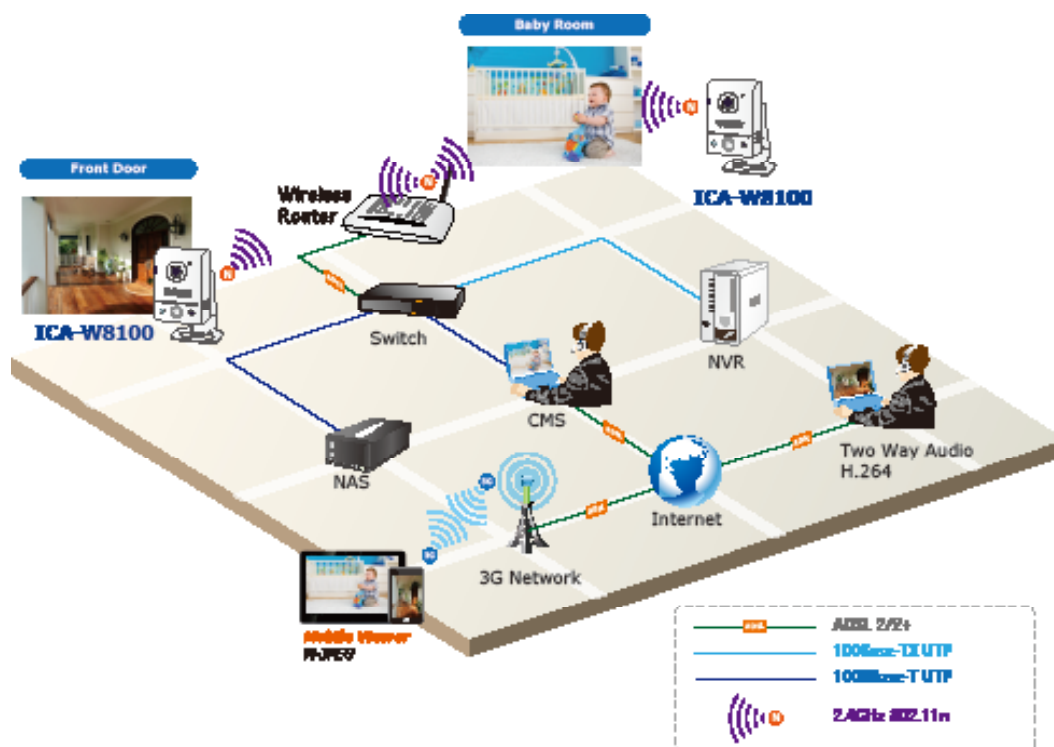

Providing various surveillance applications

PLANET ICA-W8100 provides various surveillance applications to deliver clear images in a 180 degree panoramic view. Thus, the ICA-W8100-CLD can identify all objects and people in a wide range, instead of narrow view, if installed above the front door. It is especially perfect for indoor surveillance in such places as homes, boutiques, department stores, restaurants, etc.